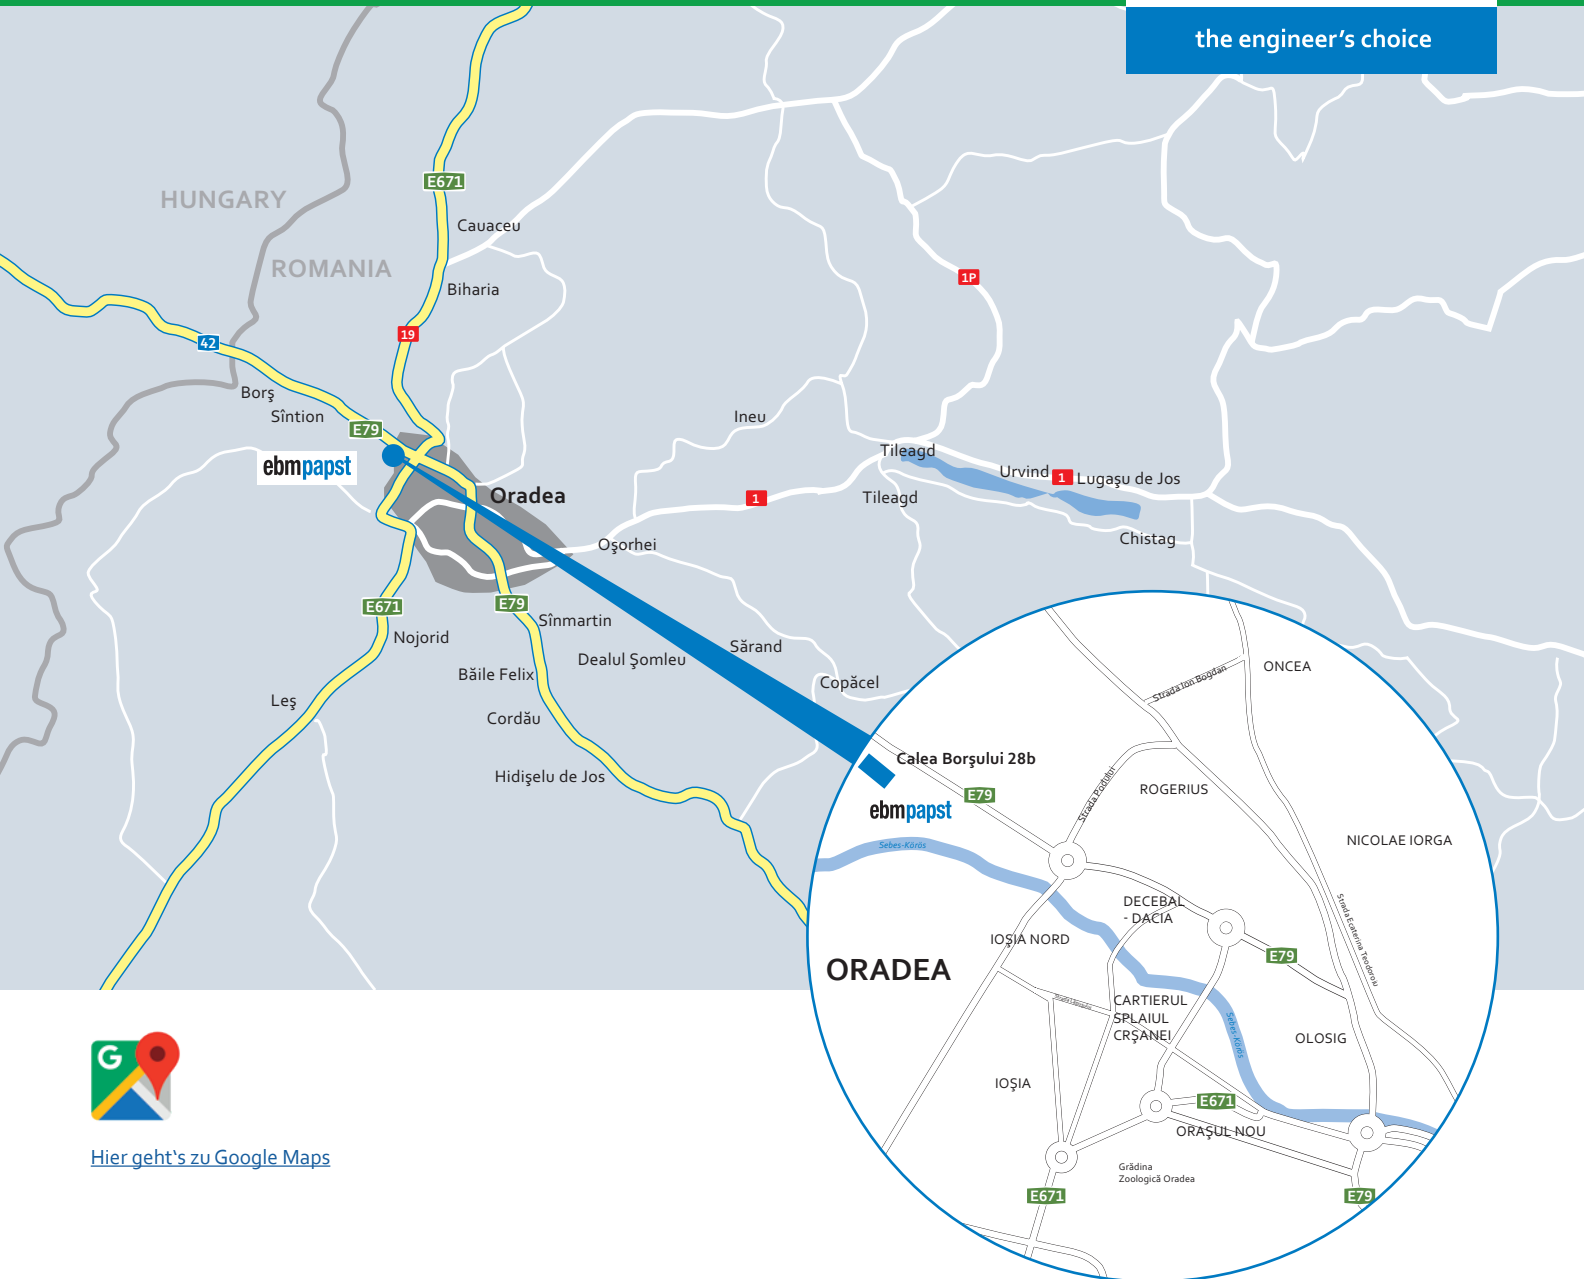

ebmpapst Automotive & Drives Romania SRL

ebmpapst

the engineer's choice

[Hier geht's zu Google Maps](#)

ebmpapst Automotive & Drives Romania SRL

Calea Borsului 28B

Oradea 410605 Bihor, Romania

Phone: +40 359 803700

Fax: +40 359 803 777

E-Mail: info@ro.ebmpapst.com

www.ebmpapst.com