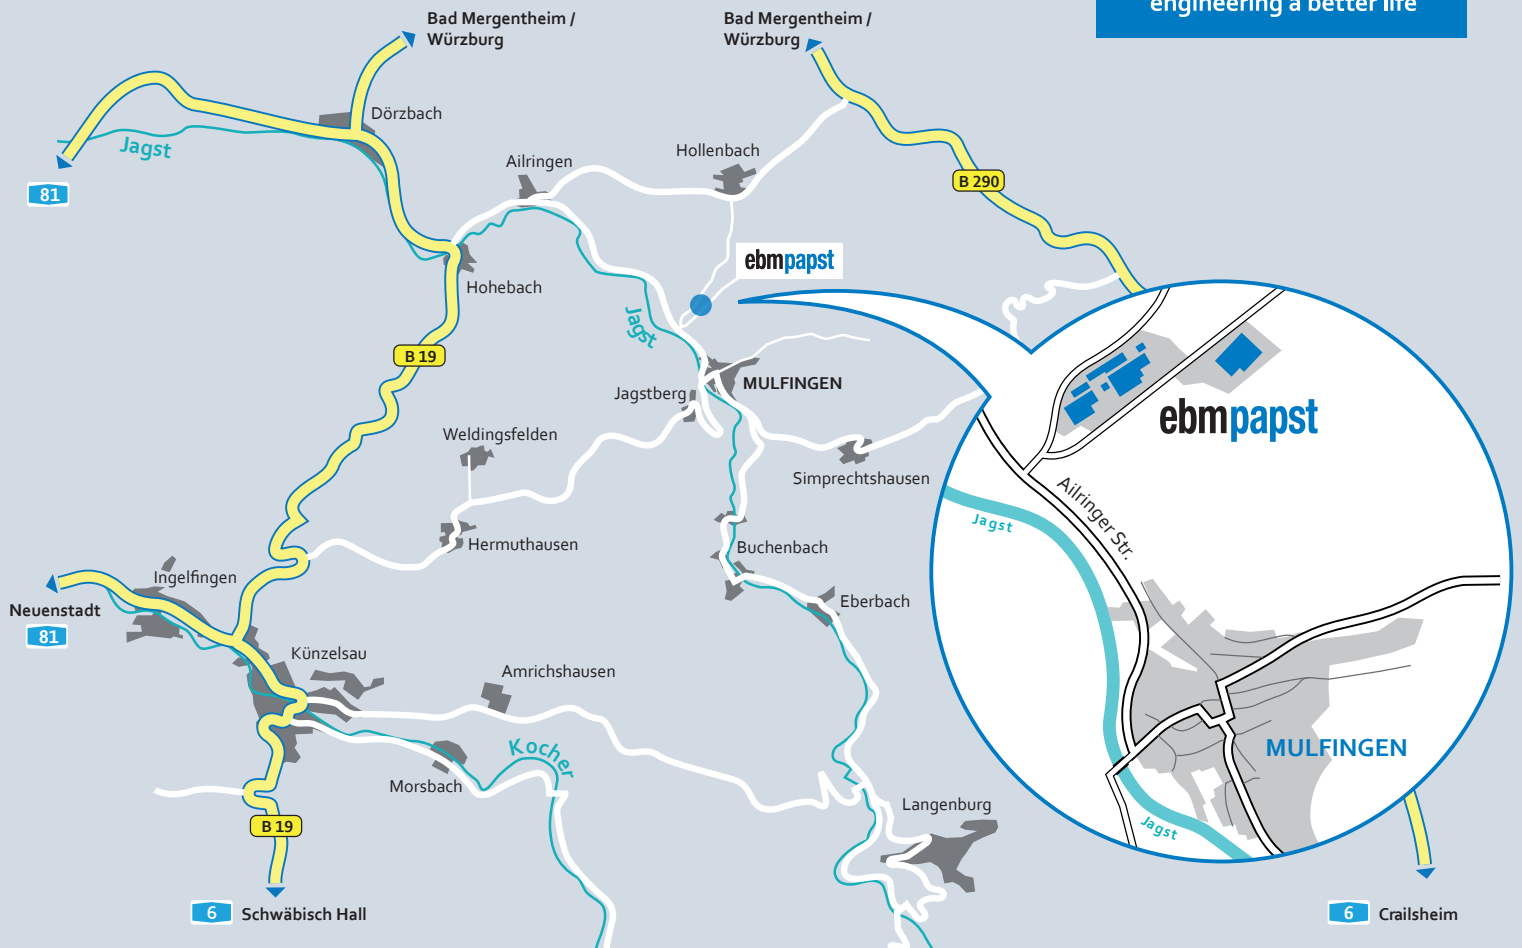

How to find *ebm-papst* Mulfingen

ebmpapst

engineering a better life

[to Google Maps](#)

From direction Bonn/Köln/Frankfurt

A 3 Köln, Frankfurt, Würzburg to motorway intersection Würzburg-West,
A 81 towards Heilbronn to exit Tauberbischofsheim/Bad Mergentheim,
B 290 towards Bad Mergentheim/Crailsheim,
after about 15 km from Bad Mergentheim turn right towards Künzelsau,
after about 3 km turn left to Mulfingen, ebm-papst is signposted.

From München/Ulm/Berlin/Nürnberg

A 6 towards Heilbronn to exit Crailsheim/Satteldorf,
B 290 towards Niederstetten/Bad Mergentheim,
after approx. 40 km turn left towards Künzelsau,
after approx. 3 km turn left to Mulfingen, ebm-papst is signposted.

From ebm-papst towards Simprechtshausen

From our headquarters near Mulfingen follow Ailringer Str. into the village Mulfingen, proceed towards Simprechtshausen, proceed to national highway **B 290**, turn left towards Bad Mergentheim, then turn right to Niederstetten, ebm-papst is signposted.

[to Google Maps](#)

From our headquarters near Mulfingen

L 1020 turn right towards Bad Mergentheim, then turn left to factory 4
in Hollenbach, ebm-papst is signposted.