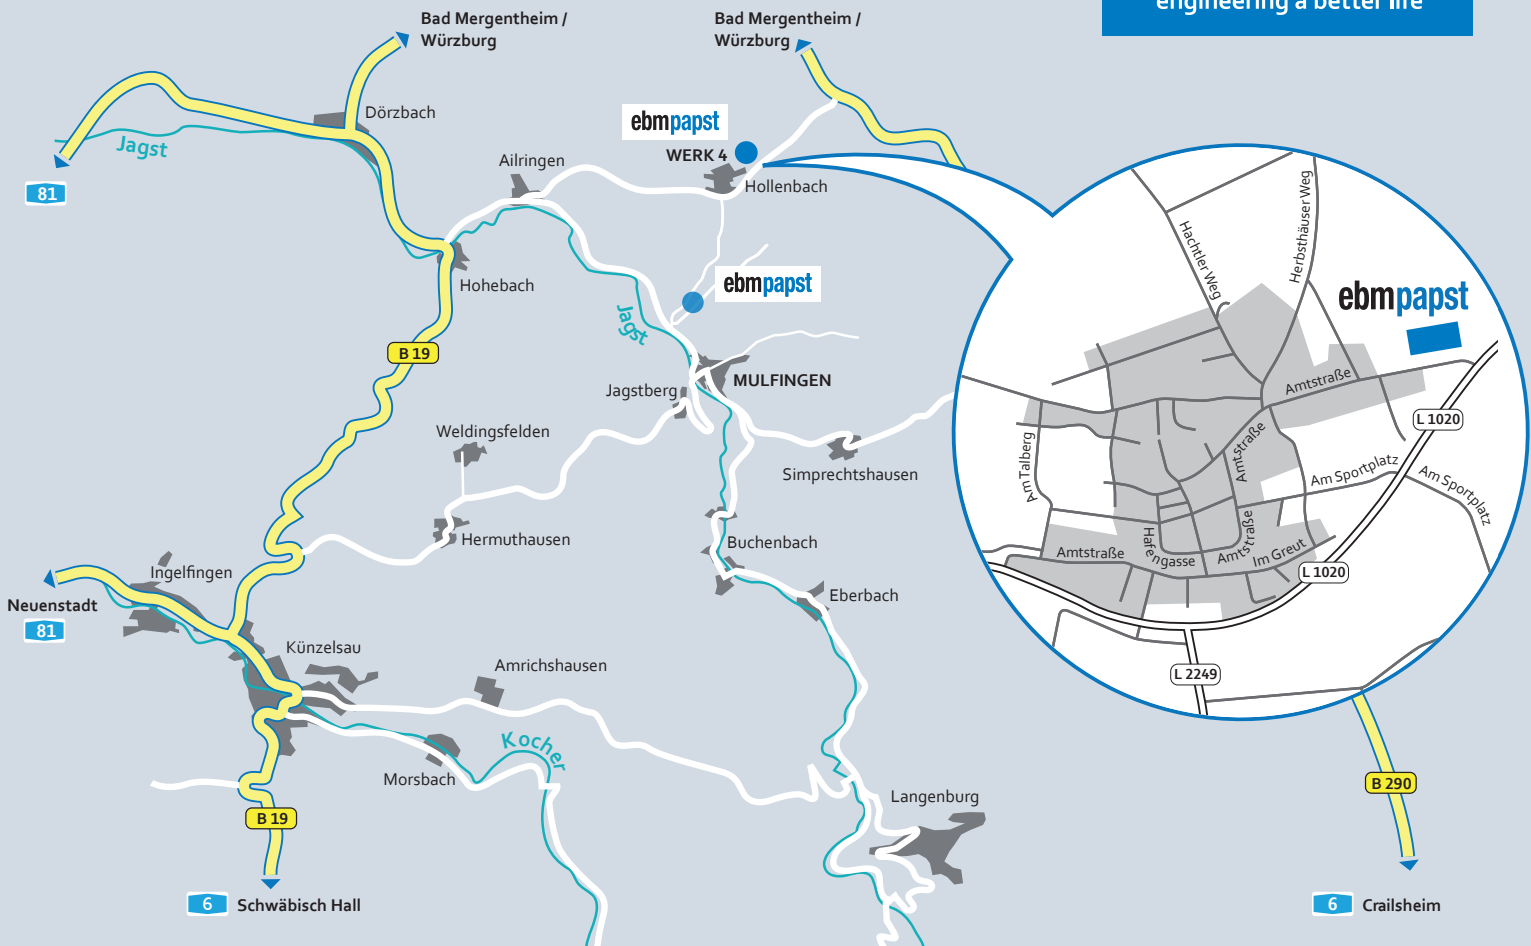

How to find factory 4 (Werk 4) from ebm-papst in Hollenbach

ebmpapst

engineering a better life

ebm-papst Mulfingen
GmbH & Co. KG

[Werk 4, Amtstraße 85](#)
[74673 Hollenbach](#)

E-Mail: info1@de.ebmpapst.com
www.ebmpapst.com

[to Google Maps](#)

From our headquarters near Mulfingen

L 1020 turn right towards Bad Mergentheim, then turn left to factory 4
in Hollenbach, ebm-papst is signposted.