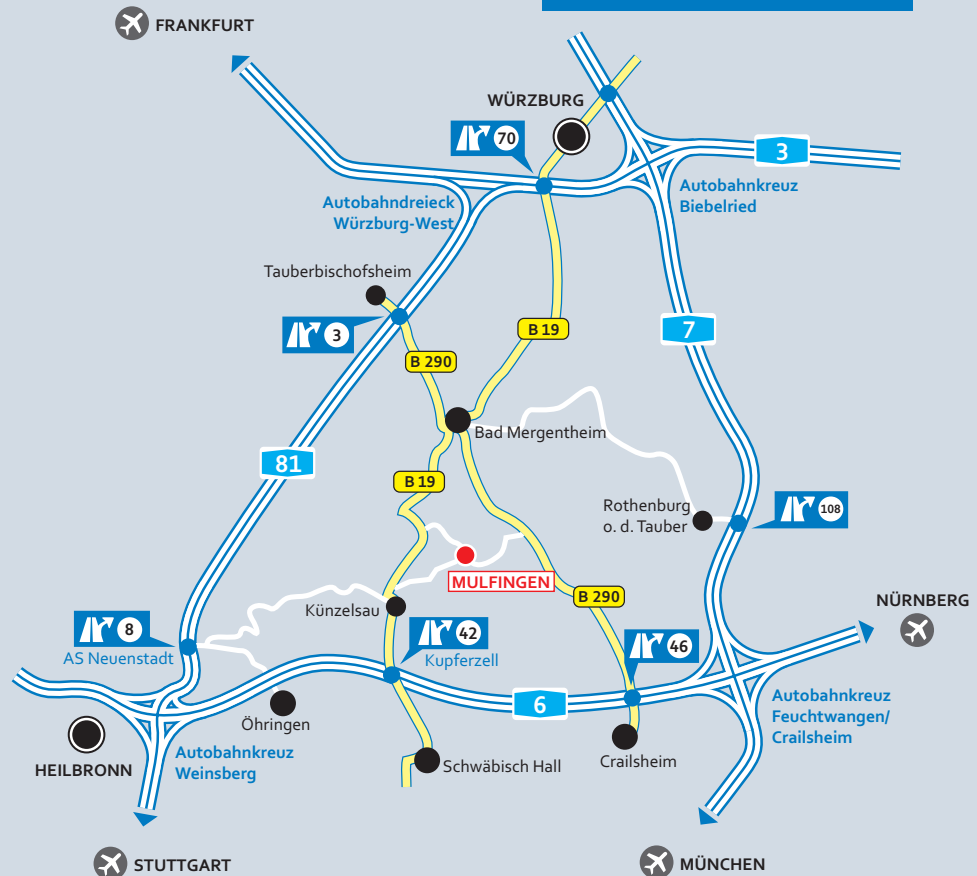

How to find *ebm-papst Mulfingen*

ebmpapst

engineering a better life

[to Google Maps](#)

From direction Hamburg/Hannover/Kassel

A 7 towards Ulm/München to intersection, "Autobahnkreuz Biebelried" (Würzburg-Ost),
A 3 towards Frankfurt to motorway intersection Würzburg-West,
A 81 towards Heilbronn to exit Tauberbischofsheim – Bad Mergentheim.
B 290 towards Bad Mergentheim/Crailsheim, after about 15 km from Bad Mergentheim,
turn right towards Künzelsau, after about 3 km turn, left to Mulfingen,
ebm-papst is signposted.

From direction Mannheim/Stuttgart

A 81 from Stuttgart towards Würzburg, at Weinsberger Kreuz follow
A 6 towards Nürnberg to exit Kupferzell/Künzelsau,
B 19 through Künzelsau, then towards Bad Mergentheim, After Belsenberg continue,
straight ahead to Hermuthausen/Jagstberg/Mulfingen, go over the bridge,
then take an immediate left, ebm-papst is signposted.

From ebm-papst towards Simprechtshausen

From our headquarters near Mulfingen follow Ailringer Str. into the village Mulfingen, proceed towards Simprechtshausen, proceed to national highway **B 290**, turn left towards Bad Mergentheim, then turn right to Niederstetten, ebm-papst is signposted.

[to Google Maps](#)

From our headquarters near Mulfingen

L 1020 turn right towards Bad Mergentheim, then turn left to factory 4
in Hollenbach, ebm-papst is signposted.