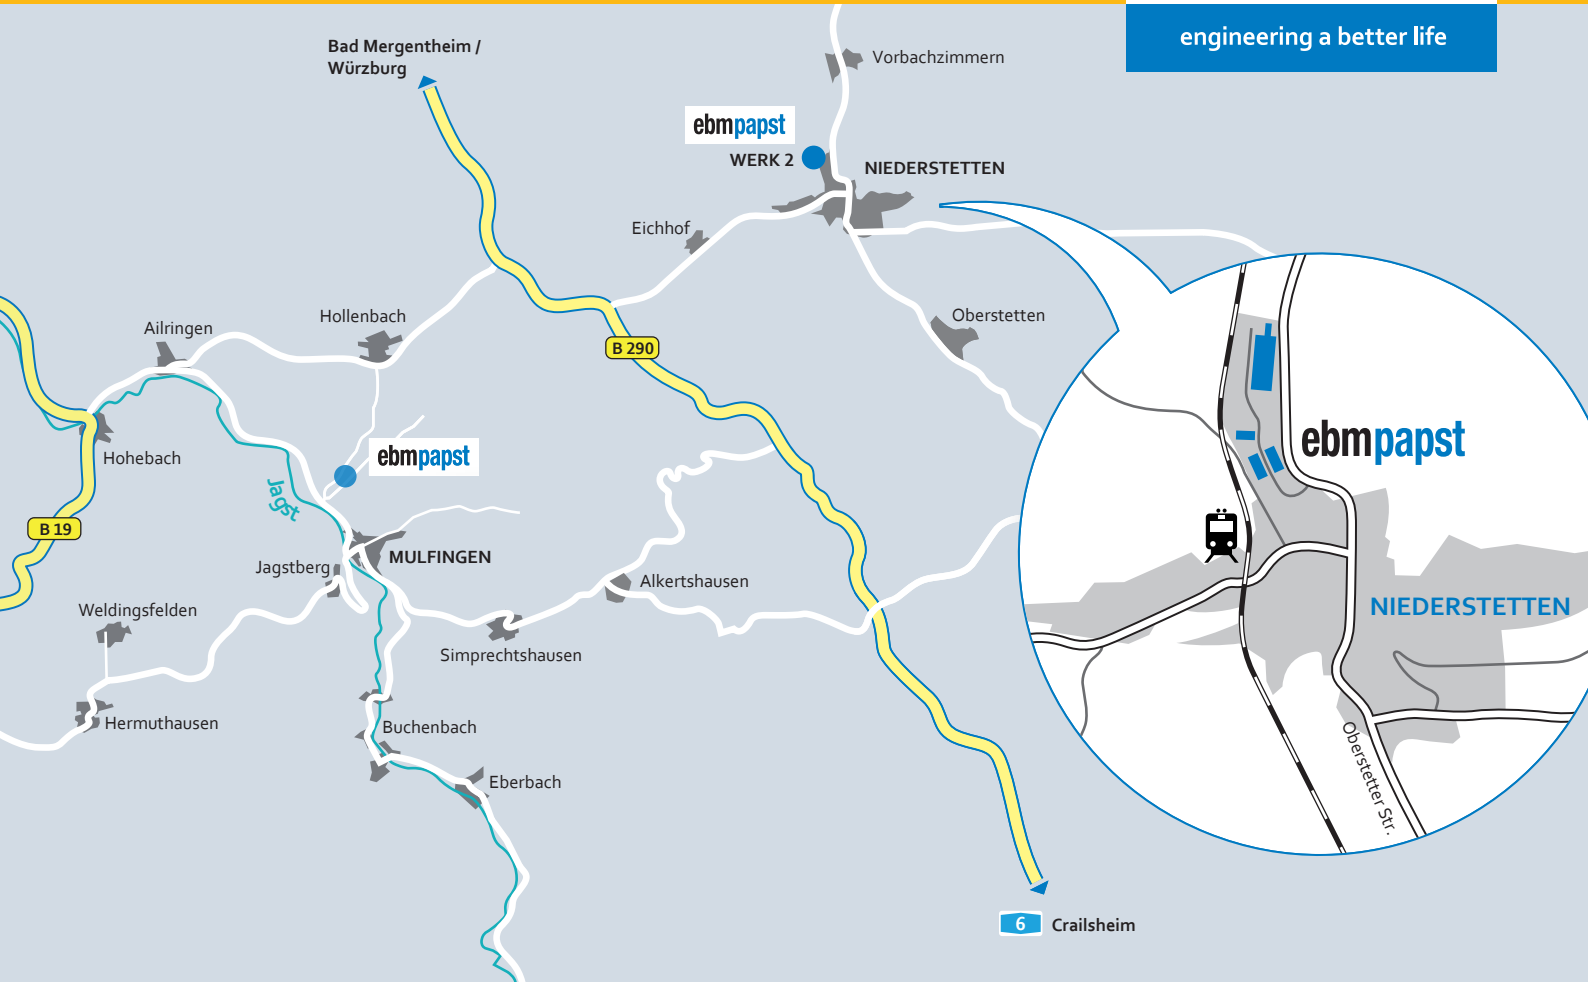

How to find factory 2 (Werk 2) from ebm-papst in Niederstetten

ebmpapst

engineering a better life

[to Google Maps](#)

**ebm-papst Mulfingen
GmbH & Co. KG**

[Werk 2, Gerhard-Sturm-Straße 2
97996 Niederstetten](#)

Phone: +49 (0) 79 32 / 91 81-0

E-Mail: info1@de.ebmpapst.com

www.ebmpapst.com

From ebm-papst towards Hollenbach

From our headquarters near Mulfingen through Hollenbach to national highway **B 290**, turn right towards Crailsheim, then turn left to Niederstetten, ebm-papst is signposted.

From ebm-papst towards Simprechtshausen

From our headquarters near Mulfingen follow Ailringer Str. into the village Mulfingen, proceed towards Simprechtshausen, proceed to national highway **B 290**, turn left towards Bad Mergentheim, then turn right to Niederstetten, ebm-papst is signposted.