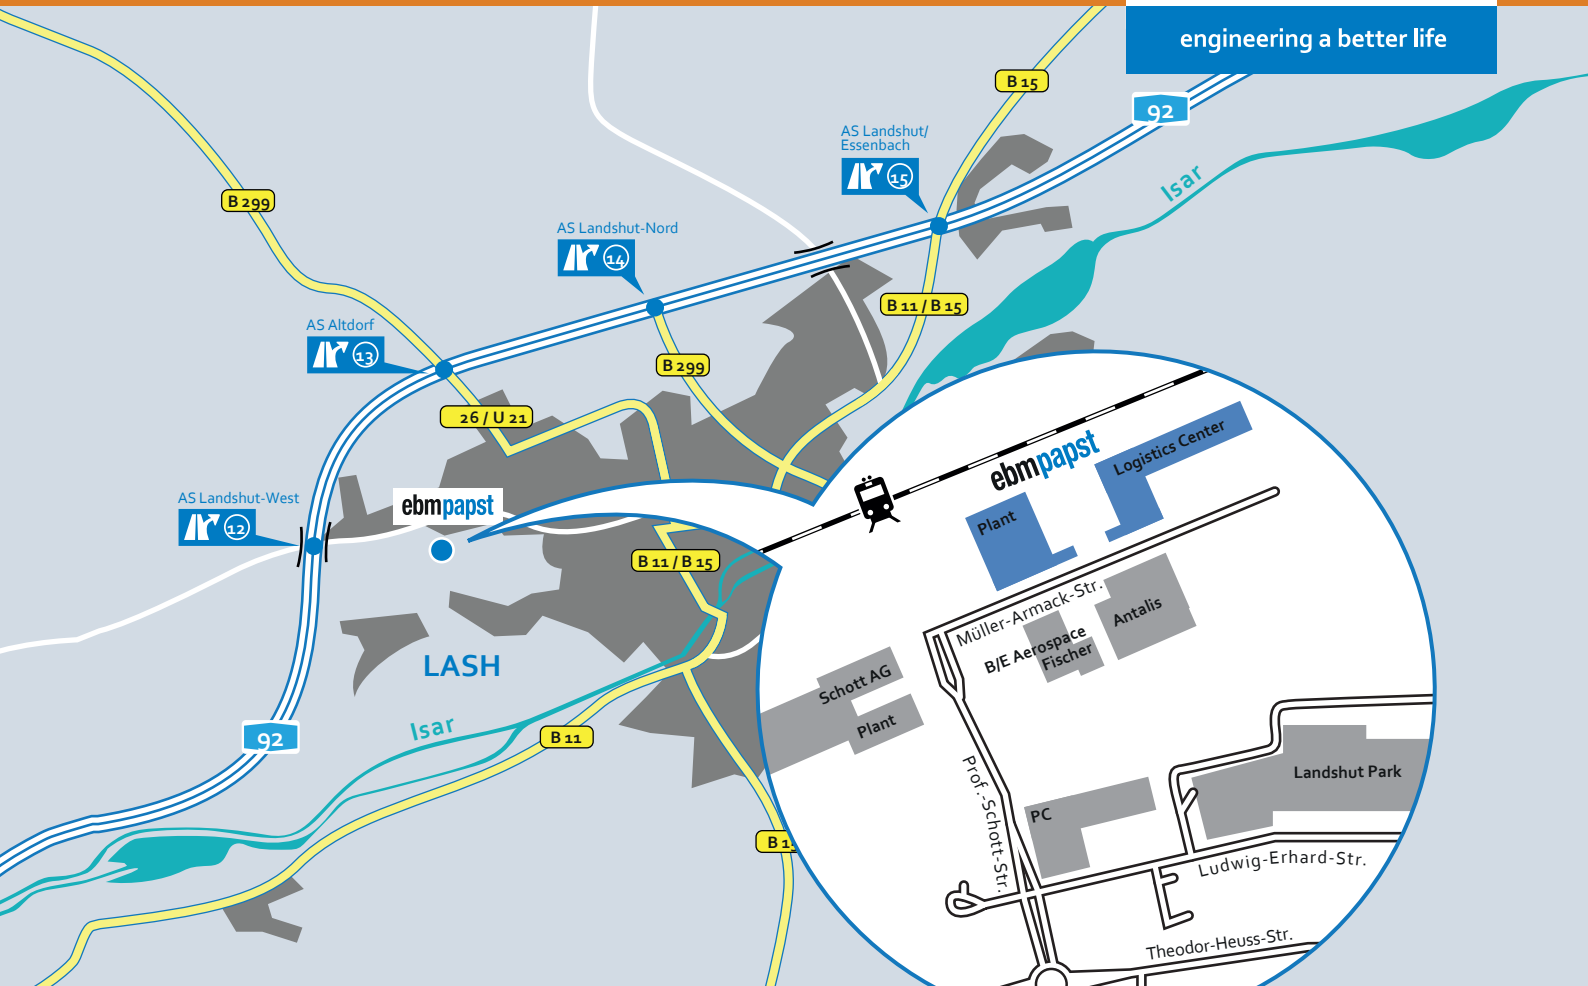

How to find Logistics Center and Plant II from ebm-papst Landshut

ebmpapst

engineering a better life

Google Maps

ebm-papst Landshut GmbH

[Müller-Armack-Str. 5](#)

[84034 Landshut](#)

Bavaria, Germany

Deutschland

E-mail: info3@de.ebmpapst.com

www.ebmpapst.com

From ebm-papst Factory I to the Logistics Center and Plant II

Follow **B15** from Hofmark-Aich-Straße towards the main station of Landshut, **turn right** into Rupprechtstraße, and then **right** again into Rennweg which turns into Theodor-Heuss-Straße, continue on Theodor-Heuss-Straße, at the second roundabout take the first exit and follow Prof.-Schott-Straße to the end and **turn right** into Müller-Armack-Straße, the ebm-papst Logistics Center and Plant II are located on the left.