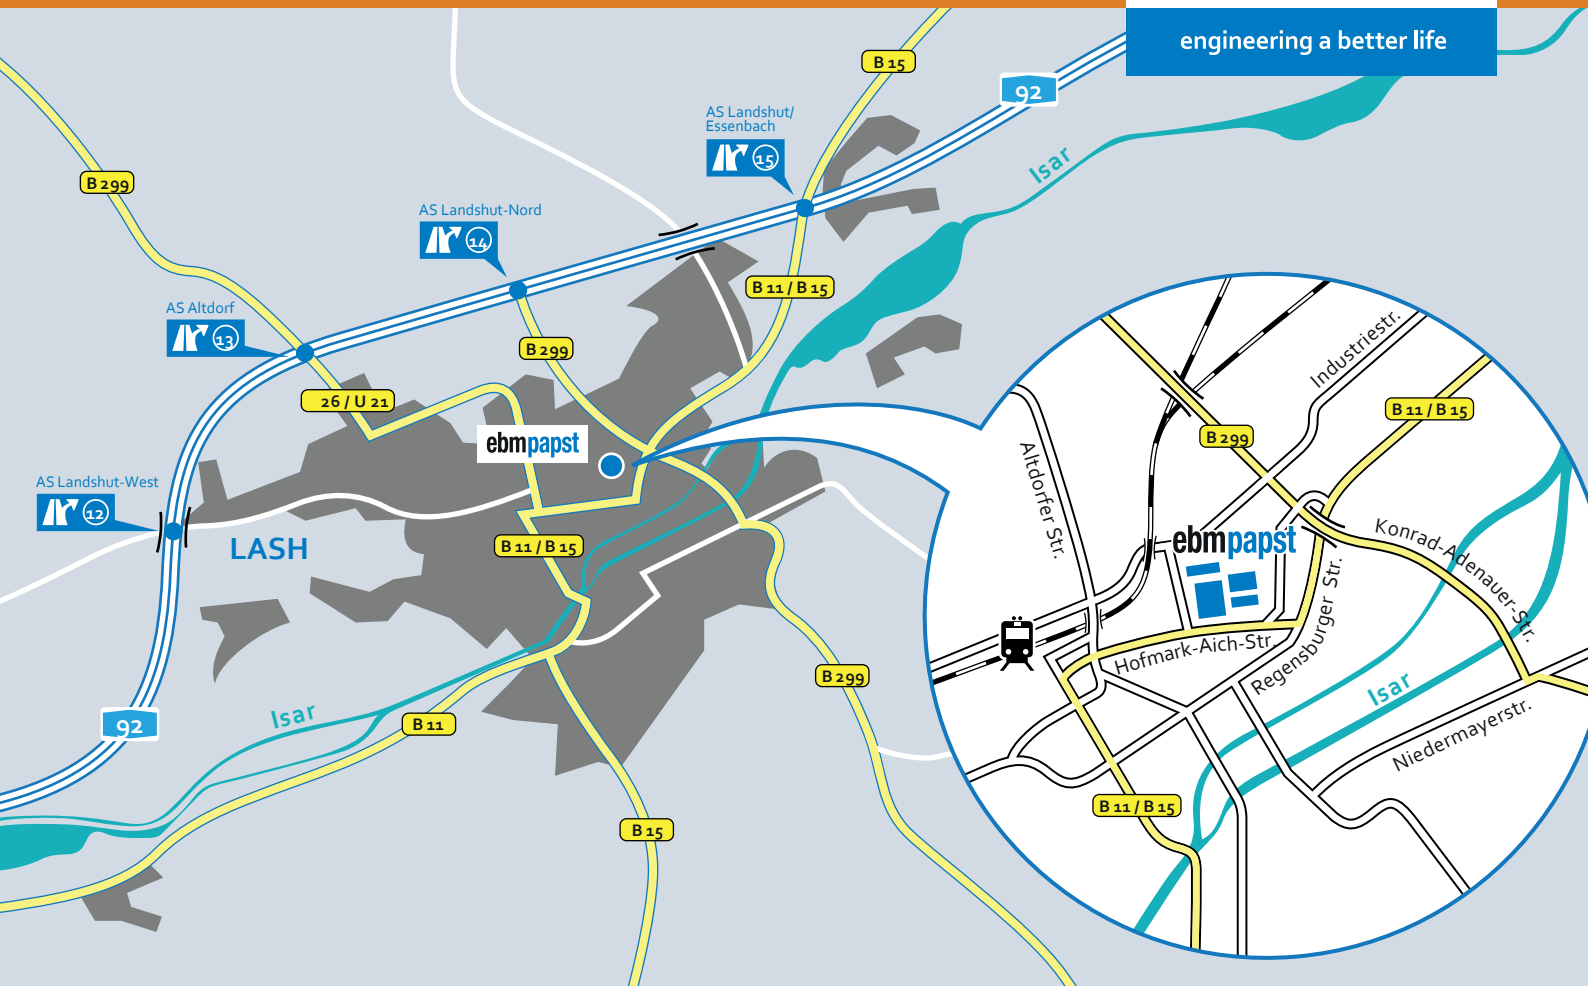

www.ebmpapst.com

Coming from Frankfurt/Würzburg

A3 towards Nürnberg/München until you reach the motorway junction AK Regensburg, **A93** towards München/Ingolstadt until you reach junction Siegenburg (AS 50), **B299** towards Landshut until you reach junction Altdorf (AS 13), **A92** towards Deggendorf until you reach junction, Landshut-Nord/BMW-Werk (AS 14), **B299** towards Landshut (for about 3 km), **turn right** into Porschestraße (670 m), **turn left** into Ottostraße (160 m), **bear right** towards Hofmark-Aich (110 m), **turn right** onto **B11/B15** Hofmark-Aich-Str. (200 m), **to your right**, you'll see ebm-papst Landshut GmbH.

How to find *ebm-papst Landshut*

ebmpapst

engineering a better life

Coming from Berlin/Leipzig

A9 towards München/Nürnberg until you reach the motorway junction AK Nürnberg, **A3** towards Regensburg/Passau until you reach the motorway junction AK Regensburg, **A93** towards München/Ingolstadt until you reach junction Siegenburg (AS 50), **B299** towards Landshut until you reach junction Altdorf (AS 13), **A92** towards Deggen-dorf until you reach junction Landshut-Nord/BMW-Werk (AS 14), **B299** towards Landshut (for about 3 km), **turn right** into Porschestraße (670 m), **turn left** into Otto-straße (160 m), **bear right** towards Hofmark-Aich (110 m), **turn right** onto B11/B15 Hofmark-Aich-Str. (200 m), **to your right**, you'll see ebm-papst Landshut GmbH.

www.ebmpapst.com

Coming from Austria/Salzburg

A8 towards München until you reach junction Traunstein (AS 112), **B306/304** until Trostberg, **B299** right until Landshut, **turn left** into Niedermayerstraße (140 m), **turn right** onto **B299** Konrad-Adenauer-Straße towards Ergolding (1.8 km), **bear right** onto **B11/B15** Neue Regensburger Straße (950 m), **turn right** onto **B11/B15** Hofmark-Aich-Straße (500 m), **to your right**, you'll see ebm-papst Landshut GmbH