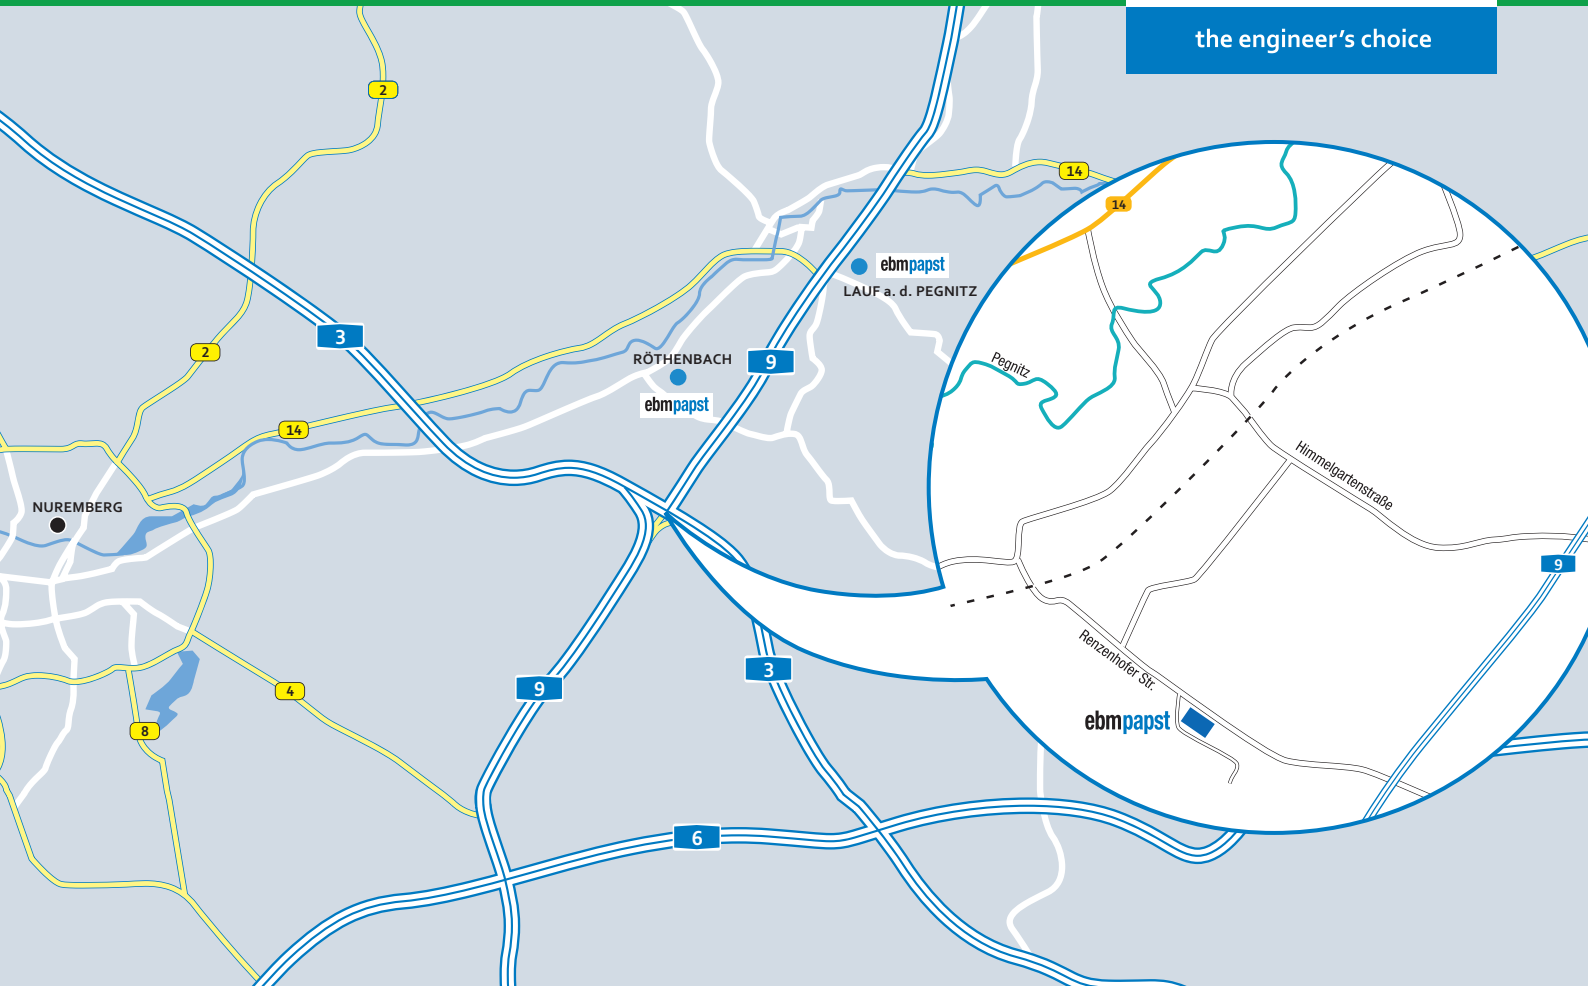

Plant 7 – Röthenbach

Mühlach 1

ebmpapst

the engineer's choice

[Google Maps](#)

**ebm-papst St. Georgen
GmbH & Co. KG**
Plant 7 – Röthenbach
Mühlach 1
90552 Röthenbach a.d. Pegnitz
Phone: +49 (0) 9123 945 0
Fax: +49 (0) 9123 945 145
E-mail: info4@de.ebmpapst.com
www.ebmpapst.com