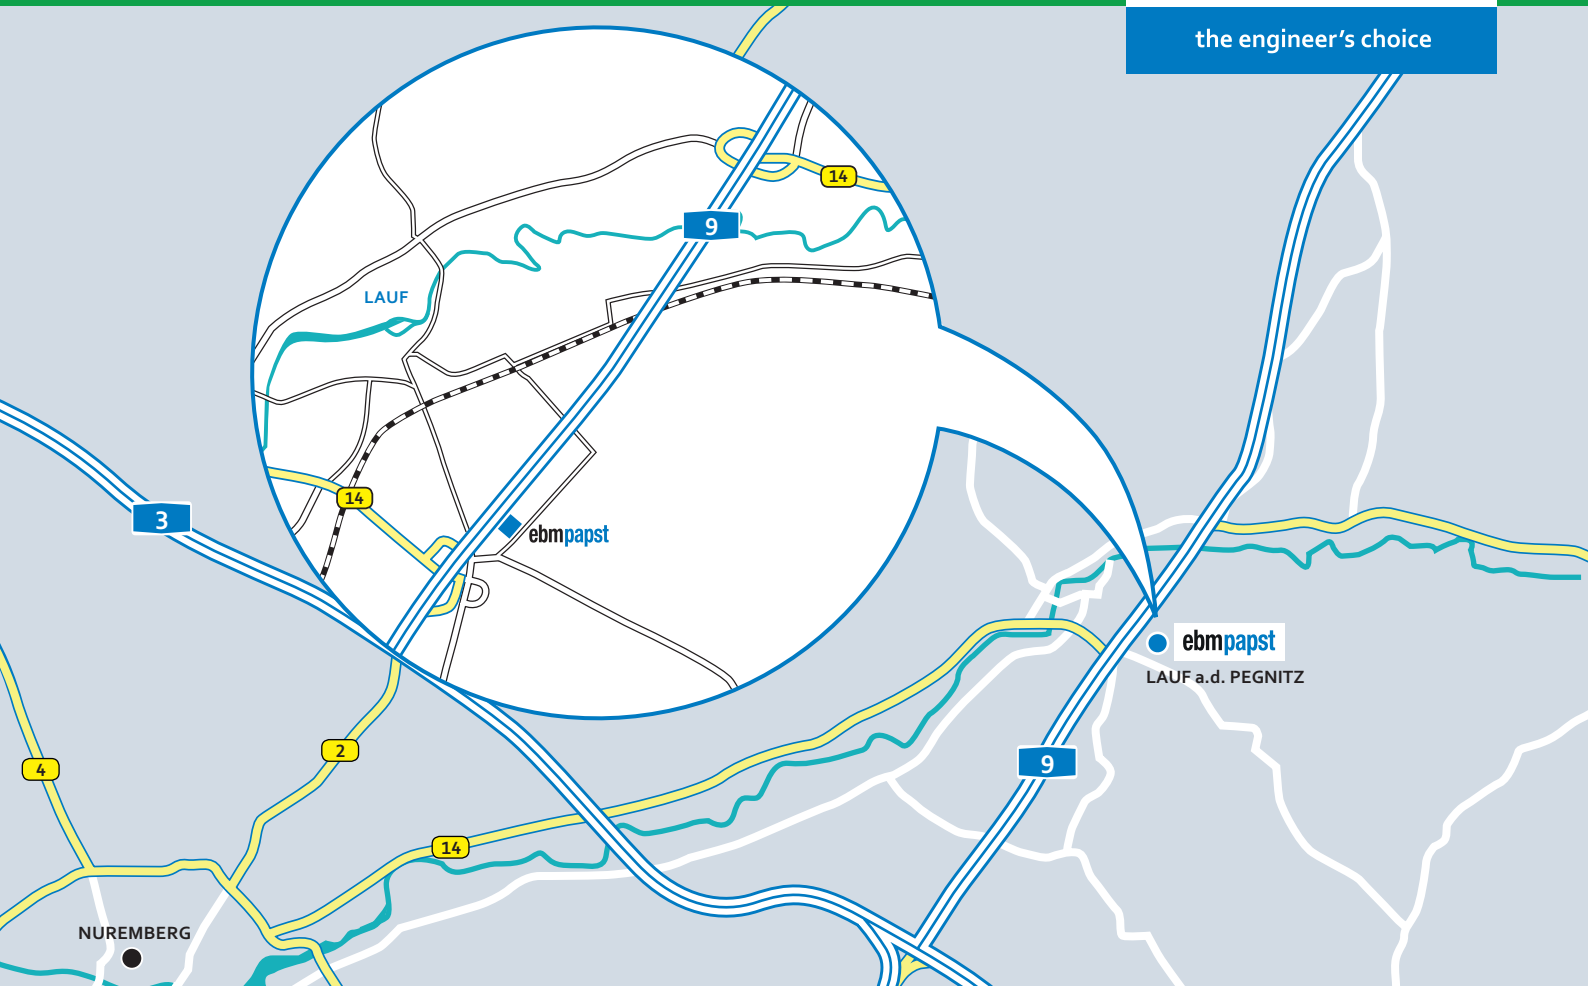

Plant 7 – Lauf

Industriestraße 9

ebmpapst

the engineer's choice