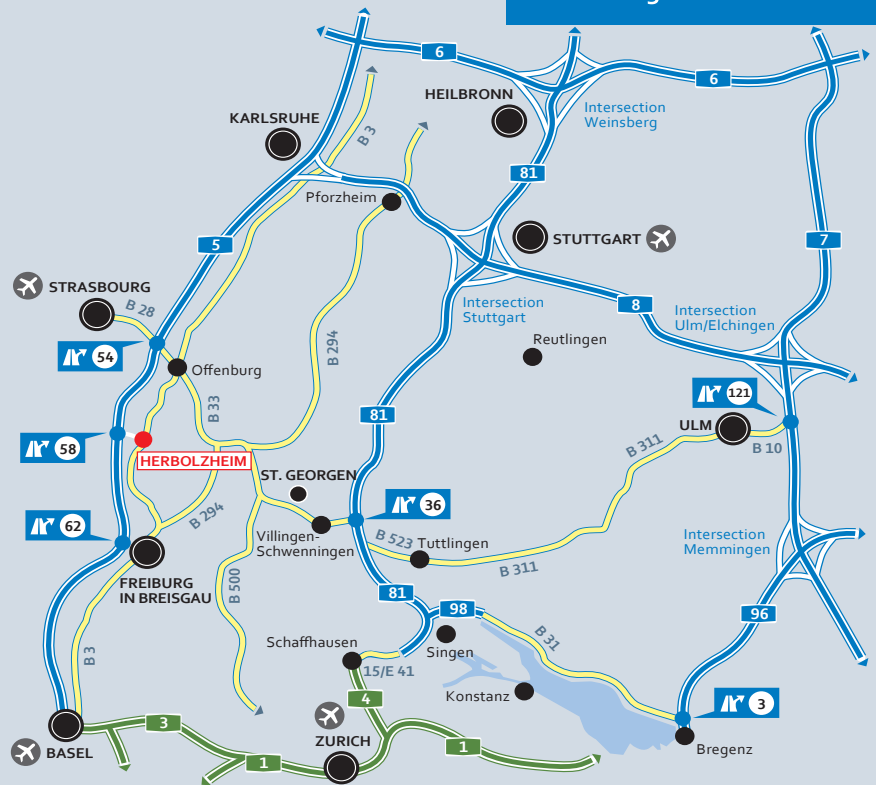

## From Frankfurt/Karlsruhe

- A5 to Basel
- Stay in left lane, continue on A67 and follow the signs for Stuttgart/Mannheim/Saarbrücken
- Take A6, stay in left lane and remain on A6
- At intersection 31-Walldorf use the right lane to follow the signs for Basel/Karlsruhe on A5
- Take Exit 58-Herbolzheim toward Herbolzheim/Kenzingen/Weisweil/Rheinhausen
- Turn left onto Rheinhausenstraße
- Go through the next two traffic circles and you will see ebm-papst on the right side

## From Ulm/Stuttgart

- Take A8 to Karlsruhe/Freiburg until Rheinhausenstraße in Herbolzheim; take A5 Exit 58-Herbolzheim
- Take Exit 58-Herbolzheim to Herbolzheim/Kenzingen/Weisweil/Rheinhausen
- Turn left onto Rheinhausenstraße
- Go through the next two traffic circles and you will see ebm-papst on the right side

## From Basel/Freiburg

- Take A5 to Karlsruhe/Freiburg until Rheinhausenstraße in Herbolzheim; turn off at Exit 58-Herbolzheim
- Turn left onto Rheinhausenstraße
- Go through the next two traffic circles and you will see ebm-papst on the right side

## From Singen

- Take B33
- At intersection 40-Hegau use one of the 2 left lanes to follow the signs for Schaffhausen/Singen on A81
- At Exit 38, take B31/B311 to Geisingen/Freiburg/Tuttlingen/Immendingen
- Continue on B31a (signs to A5/Offenburg Gottenheim/Vogtsburg im Kaiserstuhl)
- Take Exit A5 to Karlsruhe
- Take Exit 58-Herbolzheim to Herbolzheim/Kenzingen/Weisweil/Rheinhausen
- Turn left onto Rheinhausenstraße
- Go through the next two traffic circles and you will see ebm-papst on the right side