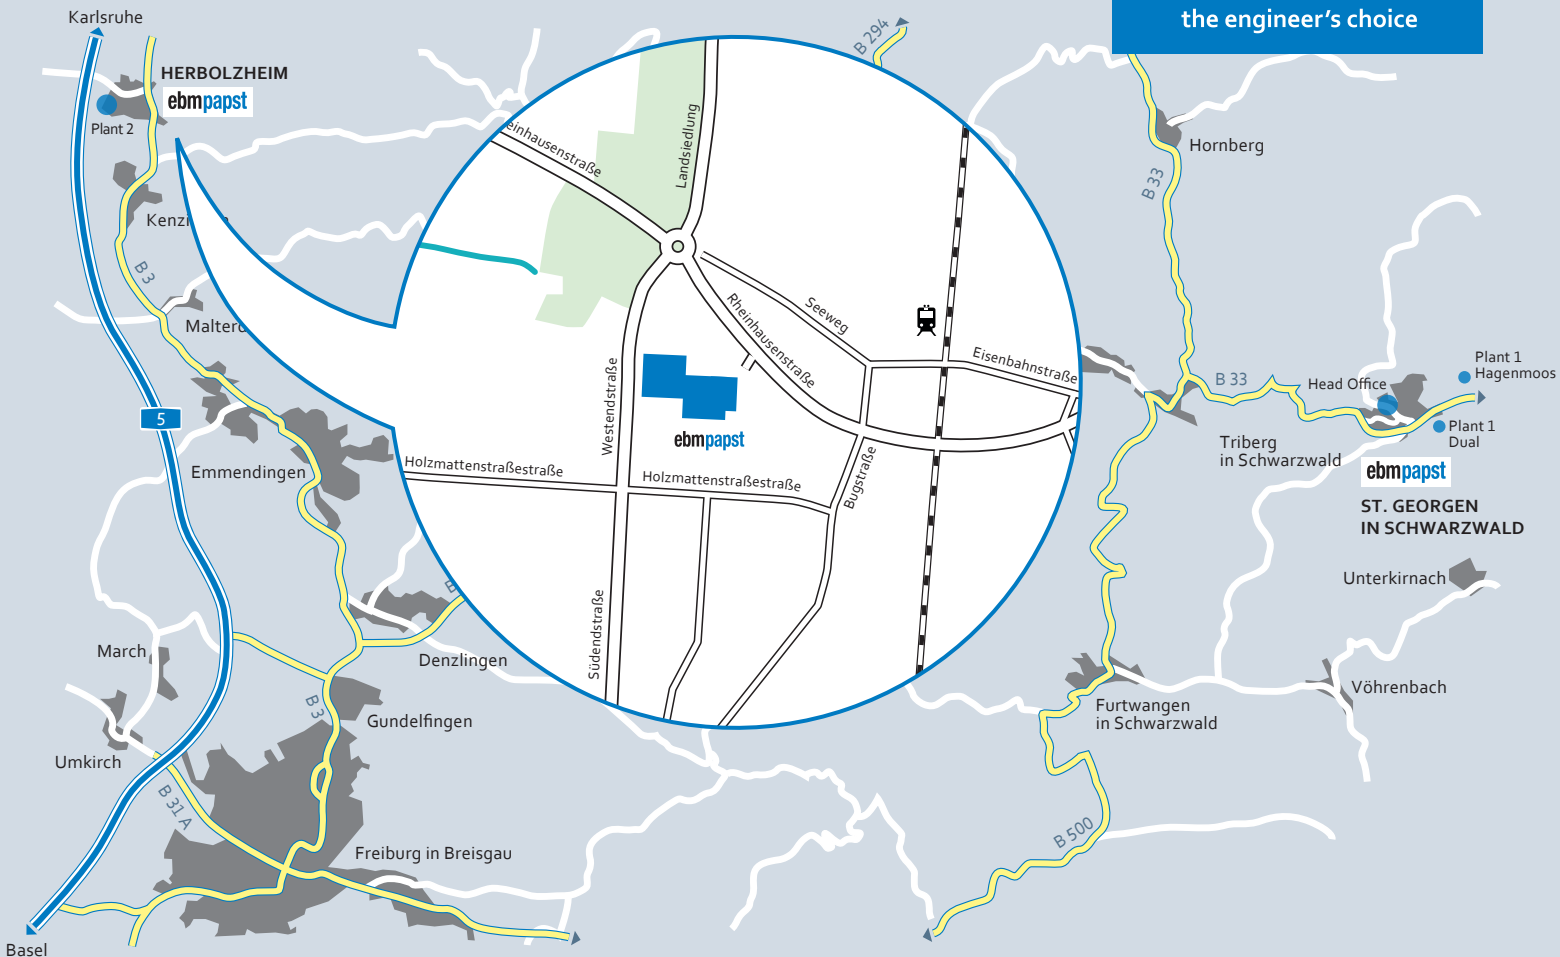

Plant 2 – Herbolzheim

Rheinhausenstraße 17

ebmpapst

the engineer's choice