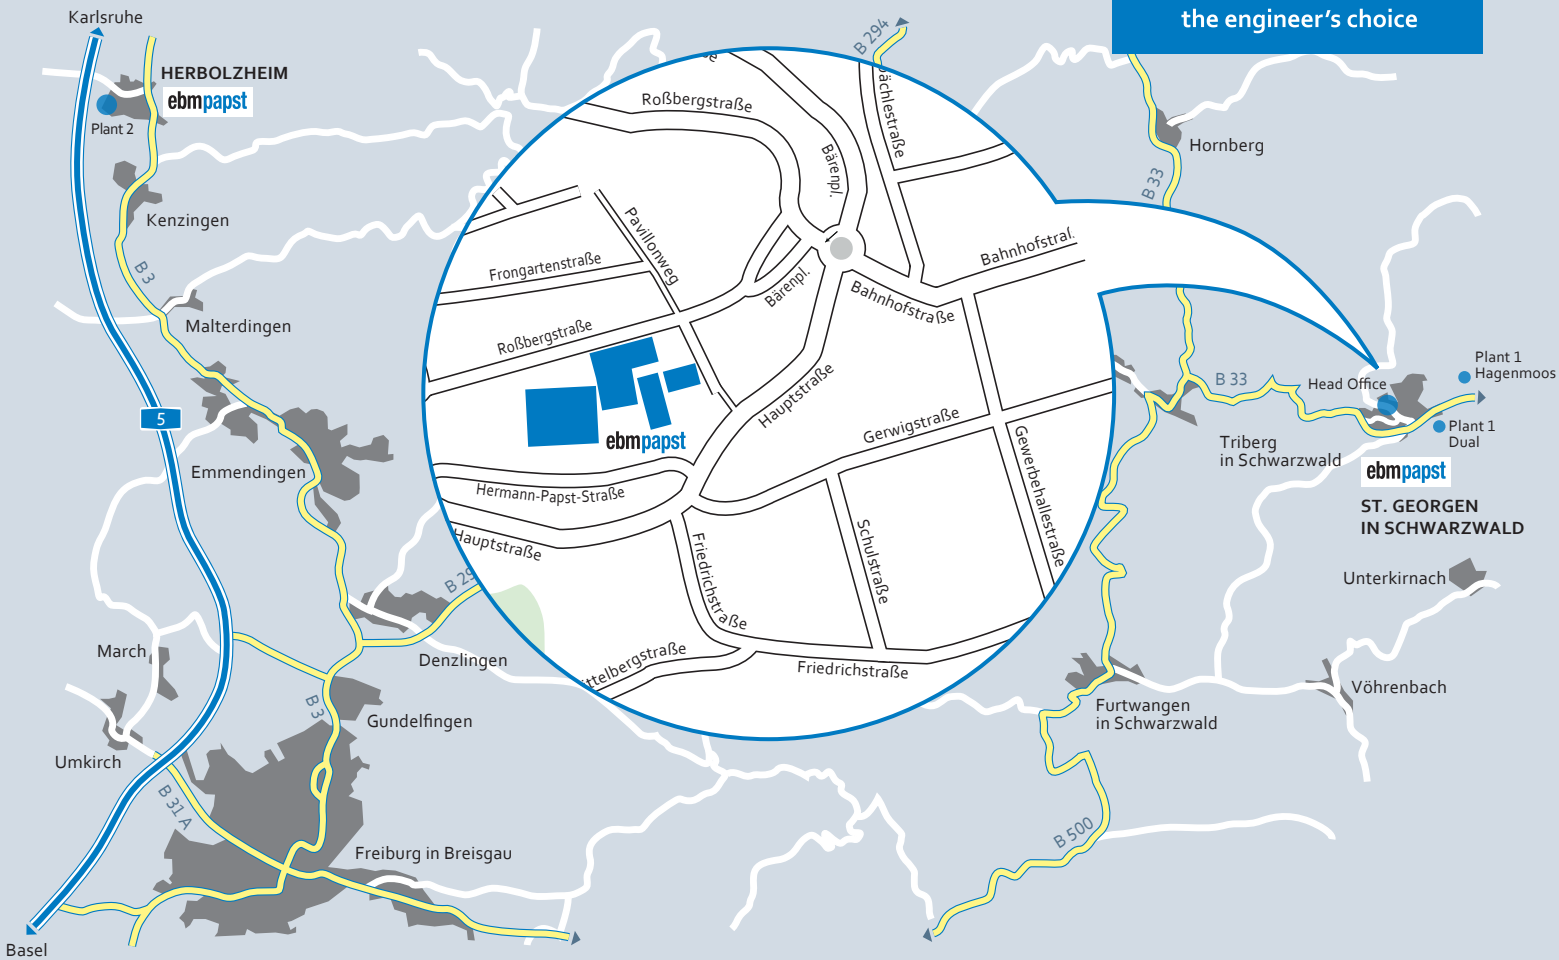

Head Office – St. Georgen

Hermann-Papst-Straße 1

ebmpapst

the engineer's choice