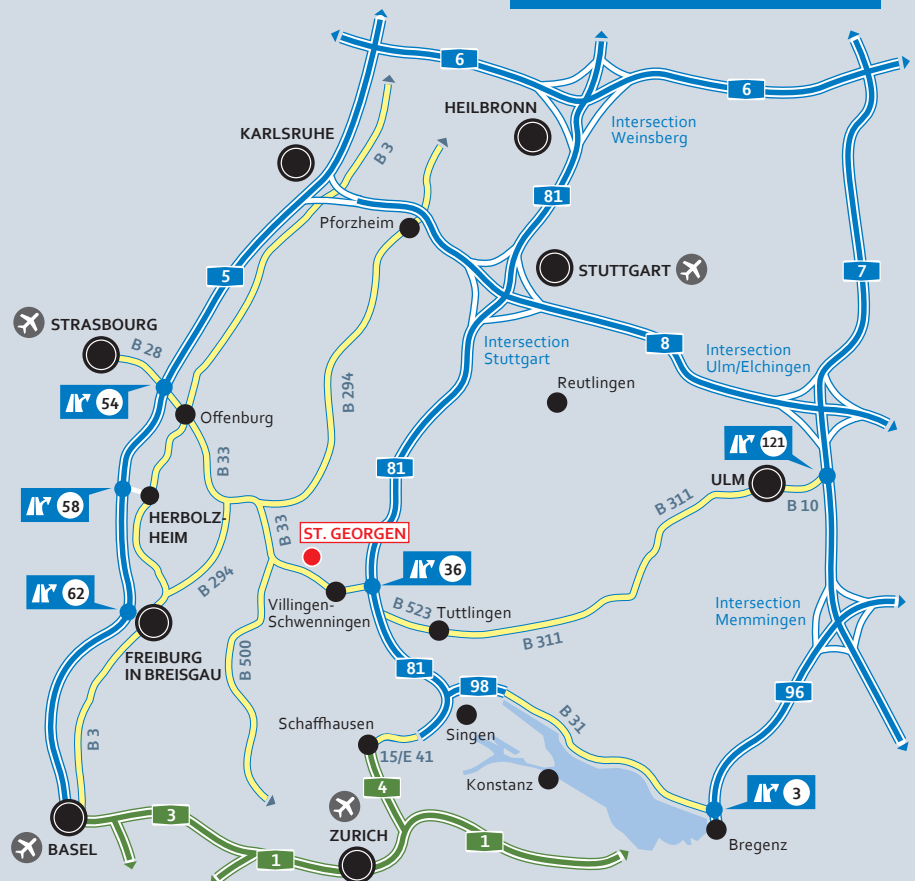

Many Paths Lead to ebm-papst St. Georgen Plant 1 – Hagenmoos

ebmpapst

the engineer's choice

78112 Sankt Georgen
Kronacker 2

[Google Maps](#)

From Frankfurt/Karlsruhe

- A5 to Basel until Offenburg exit
- Take A67, A6 and A5 to B33a in Offenburg; take A5 Exit 55-Offenburg
- Take B33 and Talstraße to Kronacker in St. Georgen

From Basel/Freiburg

- A5 until Höllentalstraße in Kirchzarten (take Exit 62-Freiburg-Mitte to Freiburg/Donaueschingen); on B31 take exit to St. Märgen/Buchenbach/Burg
- Take K4907, B500, Schönenbacher Strasse, L175 and B33 to Kronacker in St. Georgen

From Ulm/Stuttgart

- Take A8 and A81 to B462 in Zimmern ob Rottweil; on A81, take Exit 34-Rottweil
- Take K5540, K5535, Flözlinger Strasse and L177 to Kronacker in St. Georgen

From Singen

- Take A81 to B33 in Donaueschingen; on A864, take the Offenburg/Villingen-Schwenningen/Bad Dürkheim exit
- Take B33 to Kronacker in St. Georgen