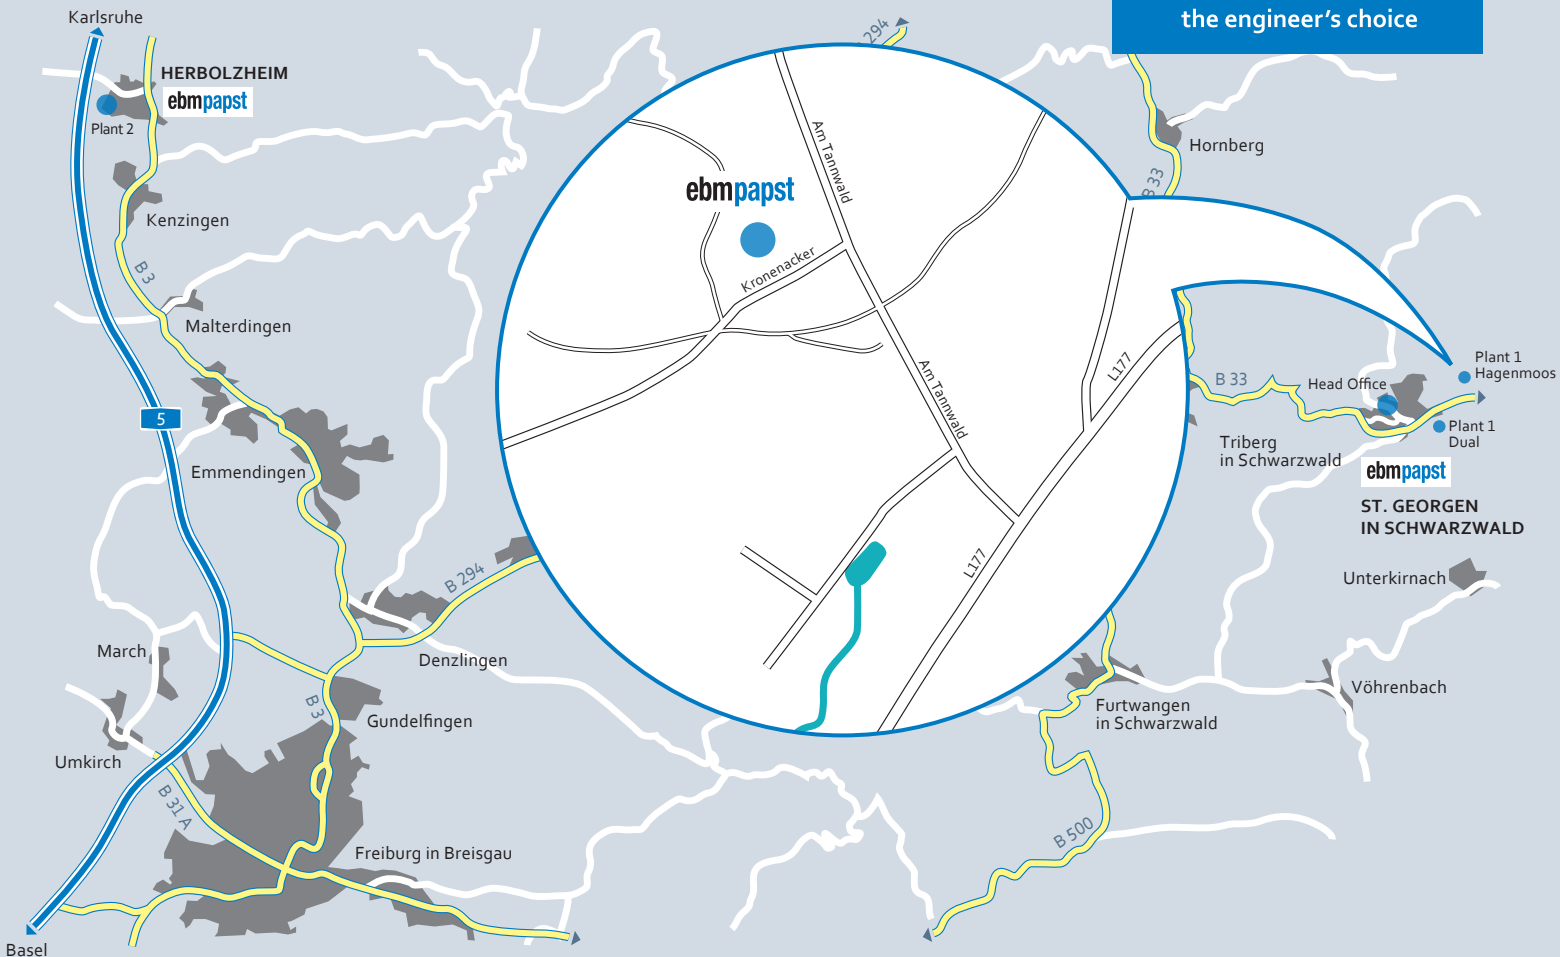

Plant 1 – Hagenmoos St. Georgen *Kronenacker 2*

ebmpapst

the engineer's choice