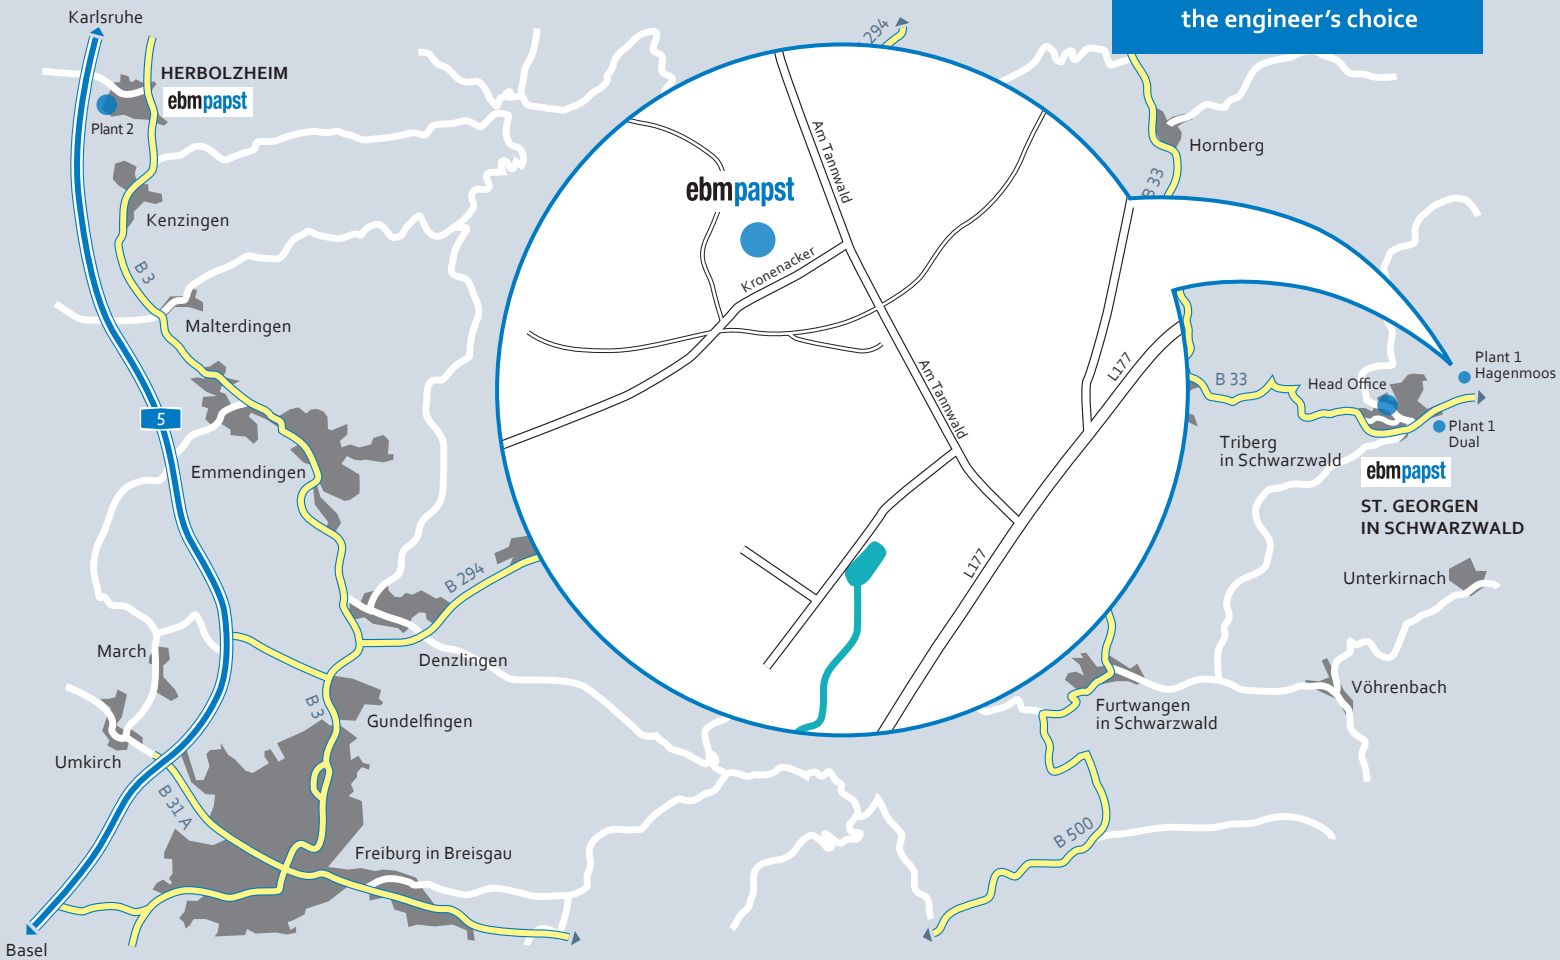

Plant 1 – Hagenmoos St. Georgen

Kronenacker 2

ebmpapst

the engineer's choice