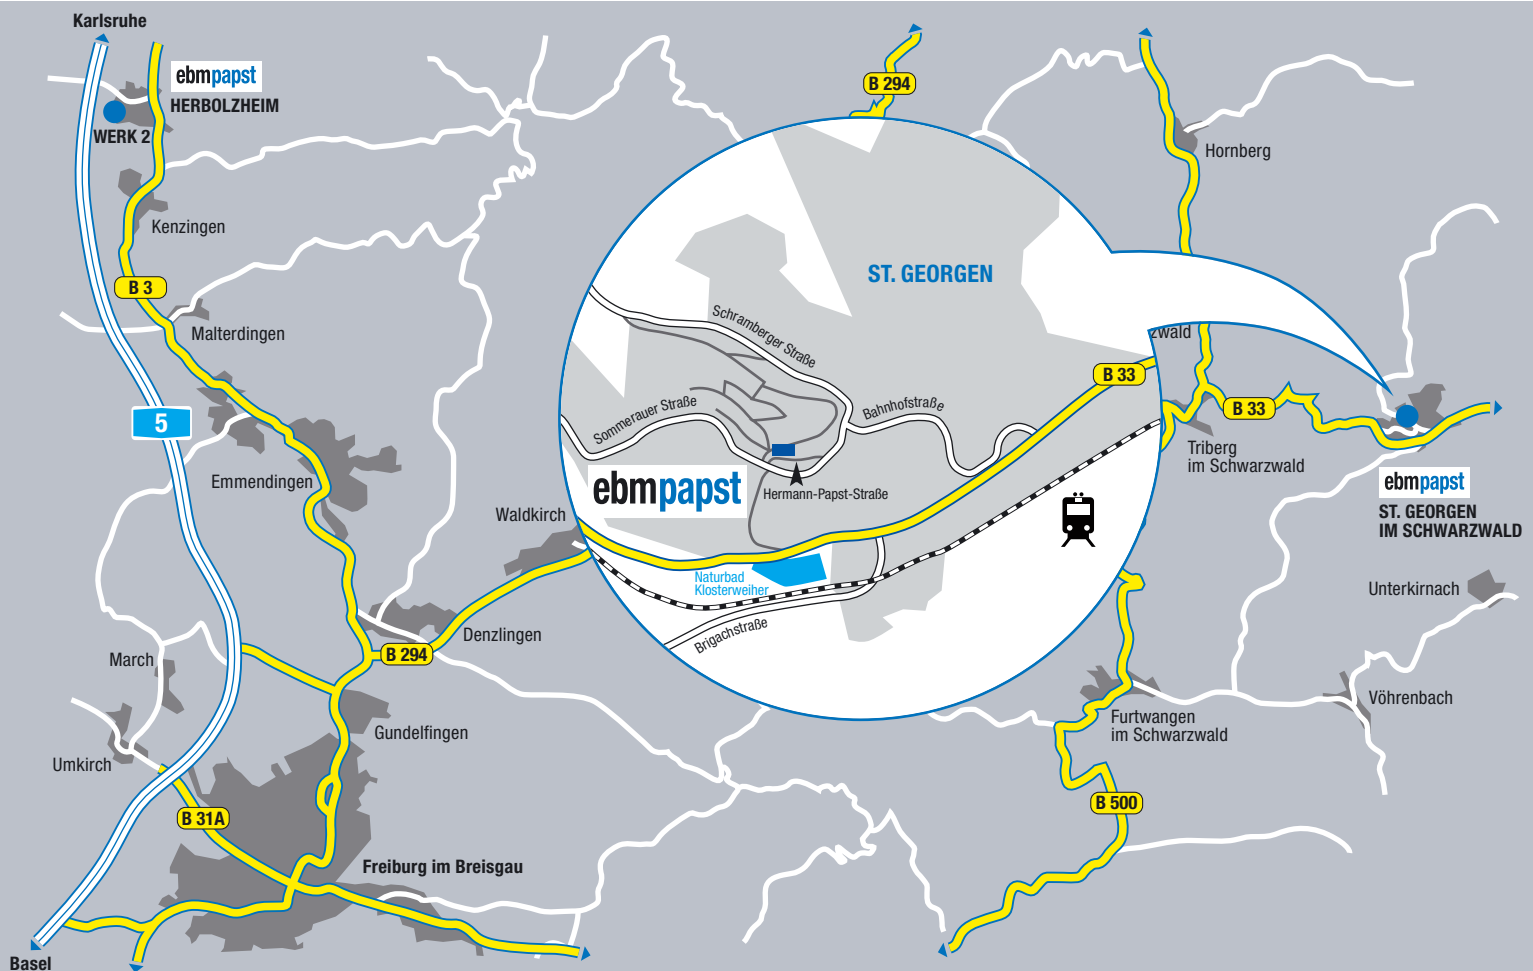

## From Basel / Freiburg

**A5** towards Karlsruhe / Freiburg to the Freiburg Nord (North) exit.  
**B294** towards Freiburg Nord / Waldkirch / Glottertal.  
 Right on **L173** towards Bleibach / Gütenbach / Furtwangen.  
 Left on **L175** towards Rohrbach / Brigach / St. Georgen.  
 In St. Georgen, turn right on **B33**, then left on **L175** Bahnhofstrasse.  
 Follow the signs to ebm-papst.

## From Singen

**A81** towards Stuttgart to the Dreieck (triangle) Bad Dürkheim exit.  
**A864** towards Bad-Dürkheim / Villingen-Schwenningen to the Donaueschingen exit.  
 Turn right on **B33** / **B27** towards Offenburg / Villingen-Schwenningen, then turn left and continue on **B33** towards Offenburg / Villingen-Schwenningen / St. Georgen. In St. Georgen, turn right on **L175** Bahnhofstrasse.  
 Follow the signs to ebm-papst.

#### From Frankfurt / Karlsruhe:

**A5** towards Basel to the Offenburg exit.  
**B33** towards Offenburg / Villingen-Schwenningen.  
 In St. Georgen, turn left on **L175** Bahnhofstrasse.  
 Follow the signs to ebm-papst.

#### From Singen

**A81** towards Stuttgart to the Dreieck (triangle) Bad Dürkheim exit.  
**A864** towards Bad-Dürkheim / Villingen-Schwenningen to the Donaueschingen exit.  
 Turn right on **B33** / **B27** towards Offenburg / Villingen-Schwenningen, turn left and continue on **B33** towards Offenburg / Villingen-Schwenningen / St. Georgen. In St. Georgen, turn right on **L175** Bahnhofstrasse.  
 Follow the signs to ebm-papst.