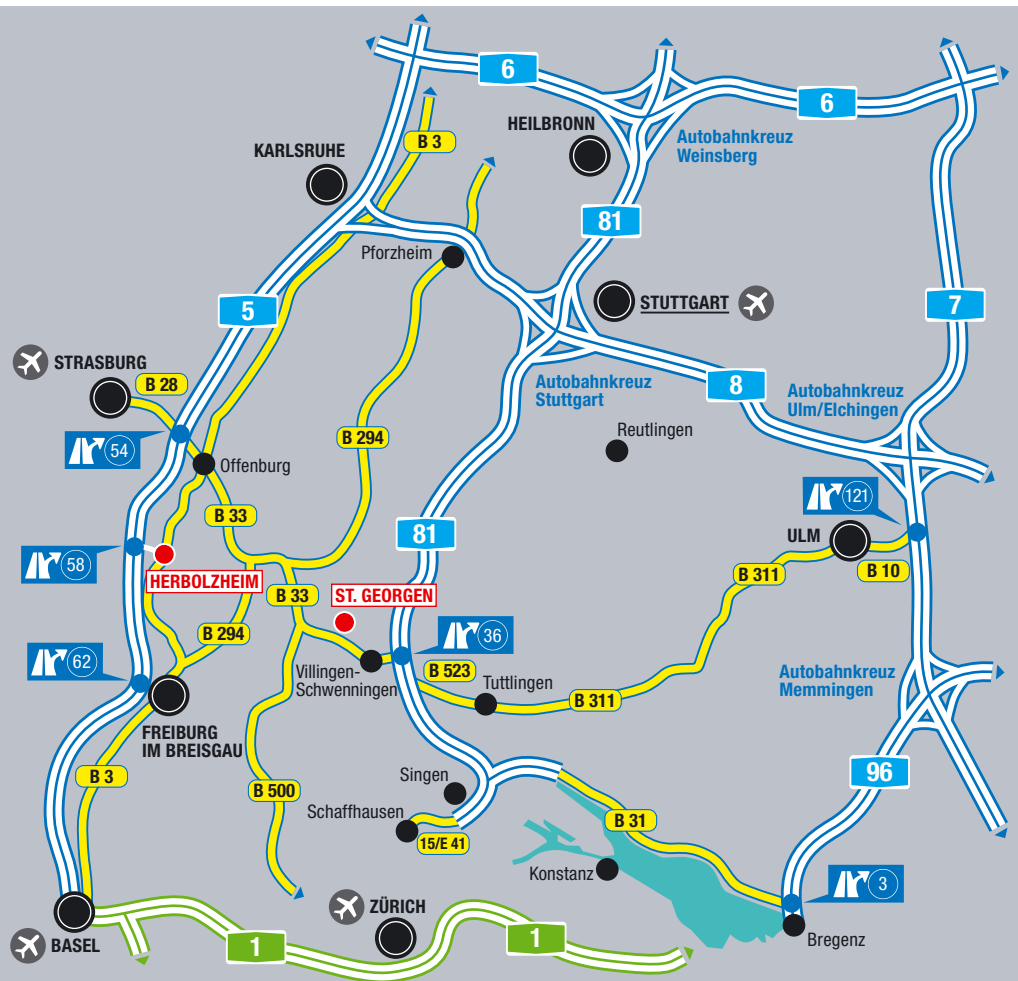

## From Frankfurt / Karlsruhe:

**A5** towards Basel to the Offenburg exit.  
**B33** towards Offenburg / Villingen-Schwenningen.  
 In St. Georgen, turn left on **L175** Bahnhofstrasse.  
 Follow the signs to ebm-papst.

## From Basel / Freiburg

**A5** towards Karlsruhe / Freiburg to the Freiburg Nord (North) exit.  
**B294** towards Freiburg Nord / Waldkirch / Glottertal.  
 Right on **L173** towards Bleibach / Gütenbach / Furtwangen.  
 Left on **L175** towards Rohrbach / Brigach / St. Georgen.  
 In St. Georgen, turn right on **B33**, then left on **L175** Bahnhofstrasse.  
 Follow the signs to ebm-papst.

## From Singen

**A81** towards Stuttgart to the Dreieck (triangle) Bad Dürkheim exit.  
**A864** towards Bad-Dürkheim / Villingen-Schwenningen to the Donaueschingen exit.  
 Turn right on **B33** / **B27** towards Offenburg / Villingen-Schwenningen, then turn left and continue on **B33** towards Offenburg / Villingen-Schwenningen / St. Georgen. In St. Georgen, turn right on **L175** Bahnhofstrasse.  
 Follow the signs to ebm-papst.

#### From Singen

**A81** towards Stuttgart to the Dreieck (triangle) Bad Dürkheim exit.  
**A864** towards Bad-Dürkheim / Villingen-Schwenningen to the Donaueschingen exit.  
 Turn right on **B33** / **B27** towards Offenburg / Villingen-Schwenningen, turn left and continue on **B33** towards Offenburg / Villingen-Schwenningen / St. Georgen. In St. Georgen, turn right on **L175** Bahnhofstrasse.  
 Follow the signs to ebm-papst.