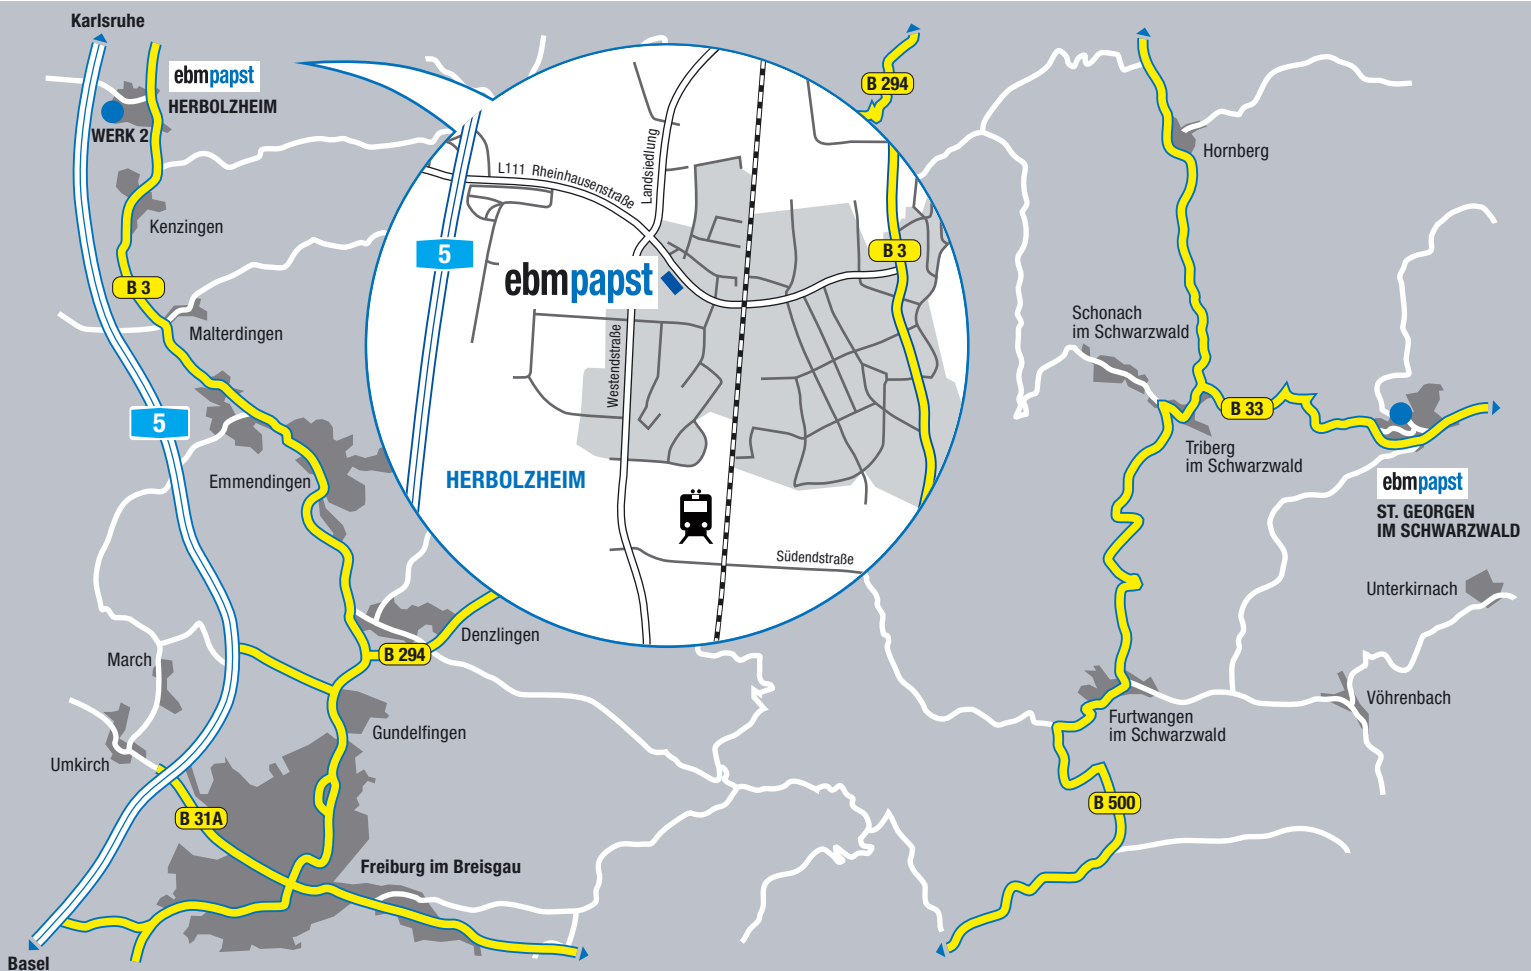

How to get to ebm-papst's factory 2 (Werk 2) in Herbolzheim

ebm-papst St. Georgen GmbH & Co. KG
Werk 2, Rheinhausenstrasse 17
79336 Herbolzheim, Germany
Phone: +49 (0) 76 43 / 802-0
Fax: +49 (0) 76 43 / 802-2361
E-Mail: info2@de.ebmpapst.com
www.ebmpapst.com

3/3

From Frankfurt / Stuttgart / Karlsruhe

A5 towards Basel to the Herbolzheim exit.

Turn left on **L111** Rheinhausenstrasse towards Herbolzheim.
In Herbolzheim, at the roundabout, take the second exit to Rheinhausenstrasse.
Follow the signs to ebm-papst.

From Basel / Freiburg

A5 towards Karlsruhe to the Herbolzheim exit.

Turn left on **L111** Rheinhausenstrasse towards Herbolzheim.
In Herbolzheim, at the roundabout, take the second exit to Rheinhausenstrasse.
Follow the signs to ebm-papst.

From Singen / Herrenberg:

A81 to Rottweil.

Turn left on **B462** towards Schramberg / Offenburg.
Near Schiltach, continue on **B294 / B500** towards Offenburg.
Before reaching Hausach, turn right on **B33** towards Offenburg to the Biberach / Lahr exit.
Turn left on **B415** towards Lahr / Karlsruhe-Basel motorway.
Continue on **B36** towards the Karlsruhe-Basel motorway.
A5 towards Basel to the Herbolzheim exit.
Turn left on **L111** Rheinhausenstrasse towards Herbolzheim.
In Herbolzheim, at the roundabout, take the second exit to Rheinhausenstrasse.
Follow the signs to ebm-papst.

ebmpapst