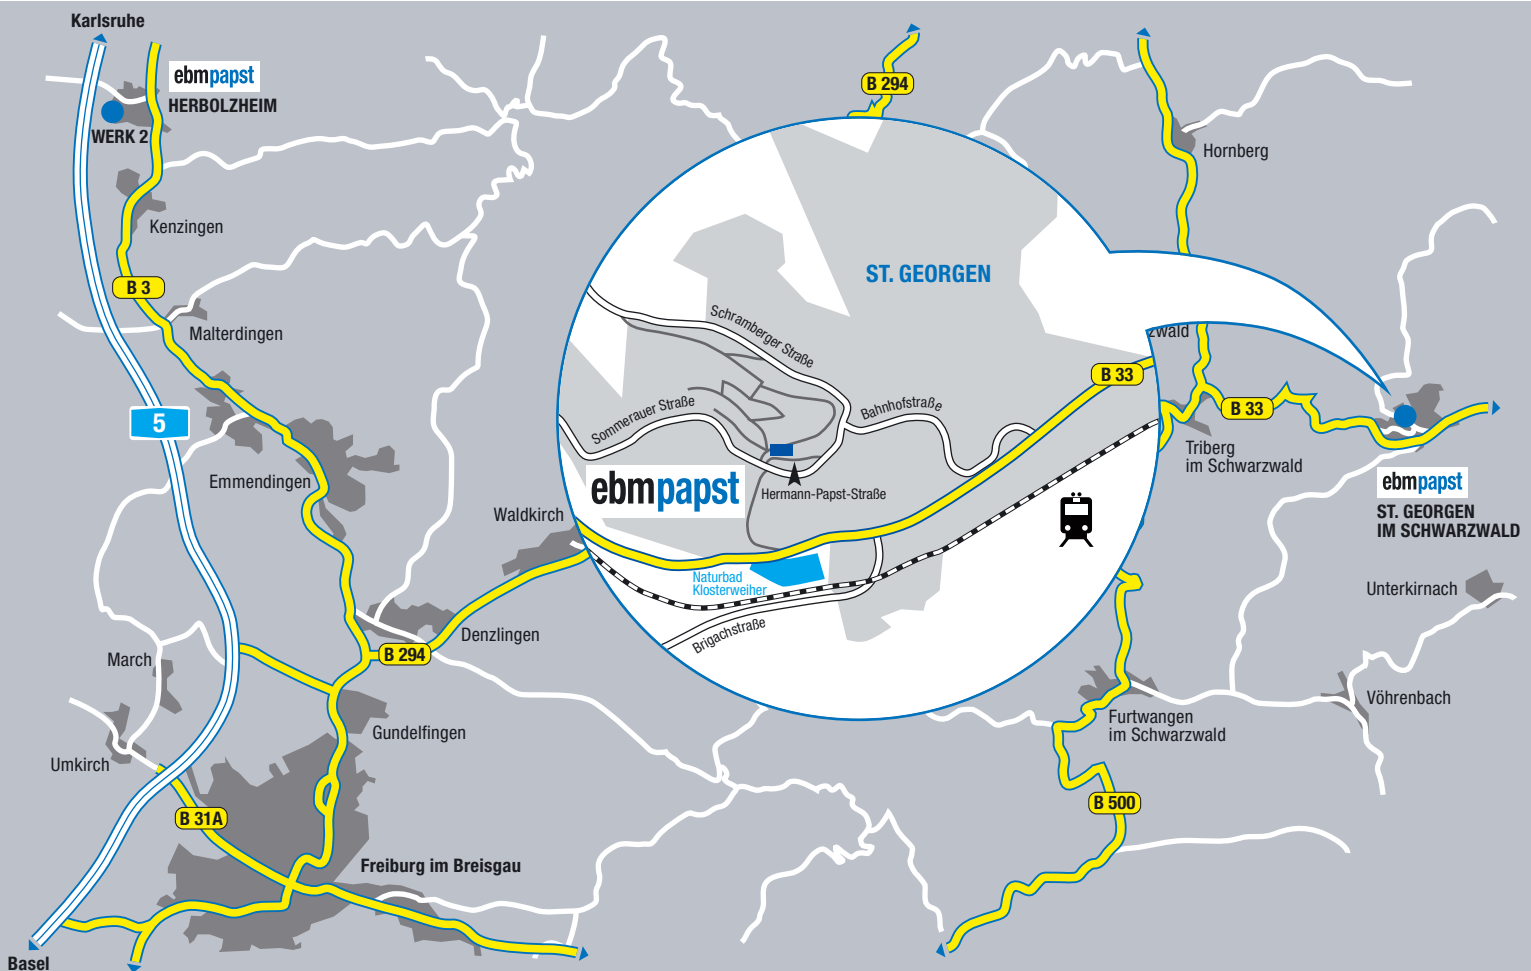

Many roads lead to ebm-papst St. Georgen

ebm-papst St. Georgen GmbH & Co. KG
Hermann-Papst-Straße 1
78112 St. Georgen, Germany
Phone: +49 (0) 77 24 / 81-0
Fax: +49 (0) 77 24 / 81-1309
E-Mail: info2@de.ebmpapst.com
www.ebmpapst.com

2/3

From Frankfurt / Karlsruhe:

A5 towards Basel to the Offenburg exit.
B33 towards Offenburg / Villingen-Schwenningen.
In St. Georgen, turn left on **L175** Bahnhofstrasse.
Follow the signs to ebm-papst.

From Basel / Freiburg

A5 towards Karlsruhe / Freiburg to the Freiburg Nord (North) exit.
B294 towards Freiburg Nord / Waldkirch / Glottertal.
Right on **L173** towards Bleibach / Gütenbach / Furtwangen.
Left on **L175** towards Rohrbach / Brigach / St. Georgen.
In St. Georgen, turn right on **B33**, then left on **L175** Bahnhofstrasse.
Follow the signs to ebm-papst.

From Ulm / Stuttgart

A81 towards Singen to the Villingen-Schwenningen exit.
B27 towards Villingen-Schwenningen.
Turn right on **B33** towards Offenburg / Villingen-Schwenningen / St. Georgen.
In St. Georgen, turn right on **L175** Bahnhofstrasse.
Follow the signs to ebm-papst.

From Singen

A81 towards Stuttgart to the Dreieck (triangle) Bad Dürkheim exit.
A864 towards Bad-Dürkheim / Villingen-Schwenningen to the Donaueschingen exit.
Turn right on **B33** / **B27** towards Offenburg / Villingen-Schwenningen, turn left and continue on **B33** towards Offenburg / Villingen-Schwenningen / St. Georgen. In St. Georgen, turn right on **L175** Bahnhofstrasse.
Follow the signs to ebm-papst.

ebmpapst