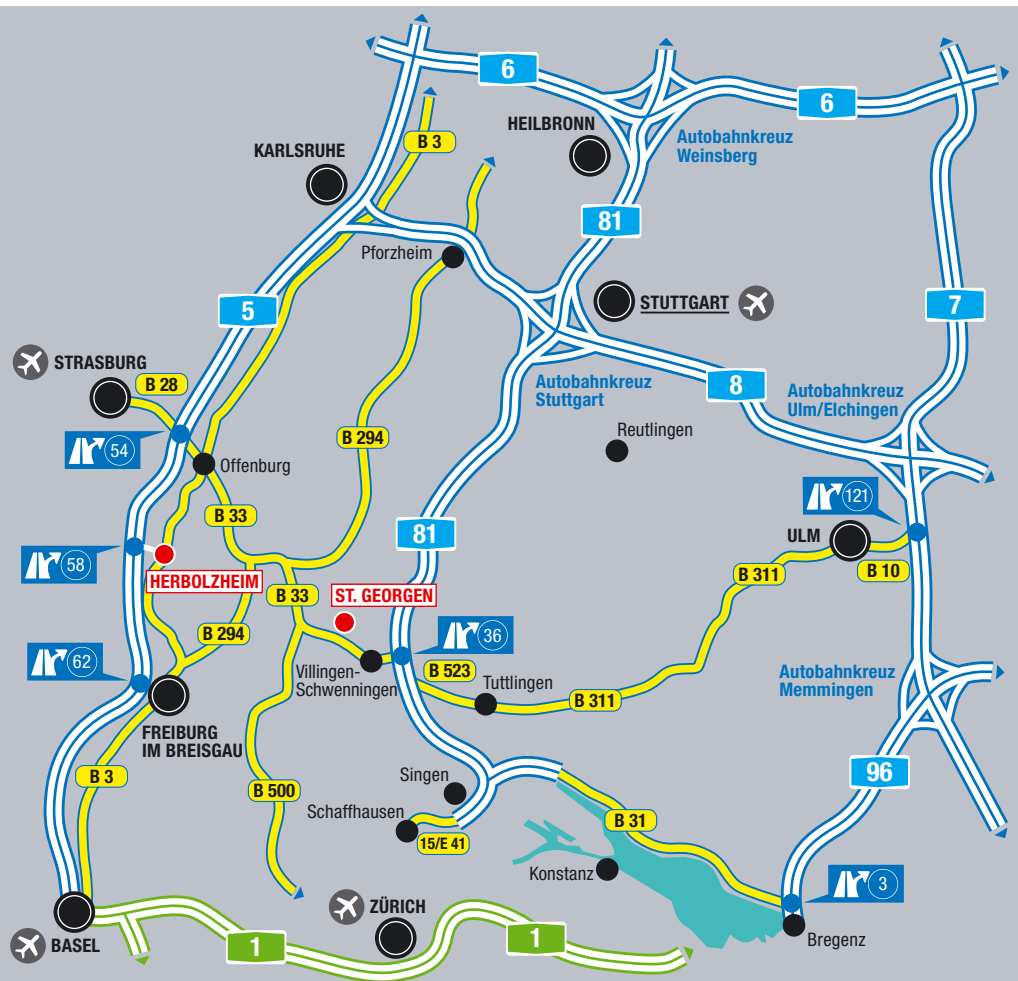

#### From Frankfurt / Karlsruhe:

**A5** towards Basel to the Offenburg exit.  
**B33** towards Offenburg / Villingen-Schwenningen.  
In St. Georgen, turn left on **L175** Bahnhofstrasse.  
Follow the signs to ebm-papst.

#### From Basel / Freiburg

**A5** towards Karlsruhe / Freiburg to the Freiburg Nord (North) exit.  
**B294** towards Freiburg Nord / Waldkirch / Glottertal.  
Right on **L173** towards Bleibach / Gütenbach / Furtwangen.  
Left on **L175** towards Rohrbach / Brigach / St. Georgen.  
In St. Georgen, turn right on **B33**, then left on **L175** Bahnhofstrasse.  
Follow the signs to ebm-papst.

#### From Singen

**A81** towards Stuttgart to the Dreieck (triangle) Bad Dürrenheim exit.  
**A864** towards Bad-Dürrenheim / Villingen-Schwenningen to the Donaueschingen exit.  
Turn right on **B33** / **B27** towards Offenburg / Villingen-Schwenningen, then turn left and continue on **B33** towards Offenburg / Villingen-Schwenningen / St. Georgen. In St. Georgen, turn right on **L175** Bahnhofstrasse.  
Follow the signs to ebm-papst.

#### From Singen

**A81** towards Stuttgart to the Dreieck (triangle) Bad Dürkheim exit.  
**A864** towards Bad-Dürkheim / Villingen-Schwenningen to the Donaueschingen exit.  
 Turn right on **B33** / **B27** towards Offenburg / Villingen-Schwenningen, turn left and continue on **B33** towards Offenburg / Villingen-Schwenningen / St. Georgen. In St. Georgen, turn right on **L175** Bahnhofstrasse.  
 Follow the signs to ebm-papst.