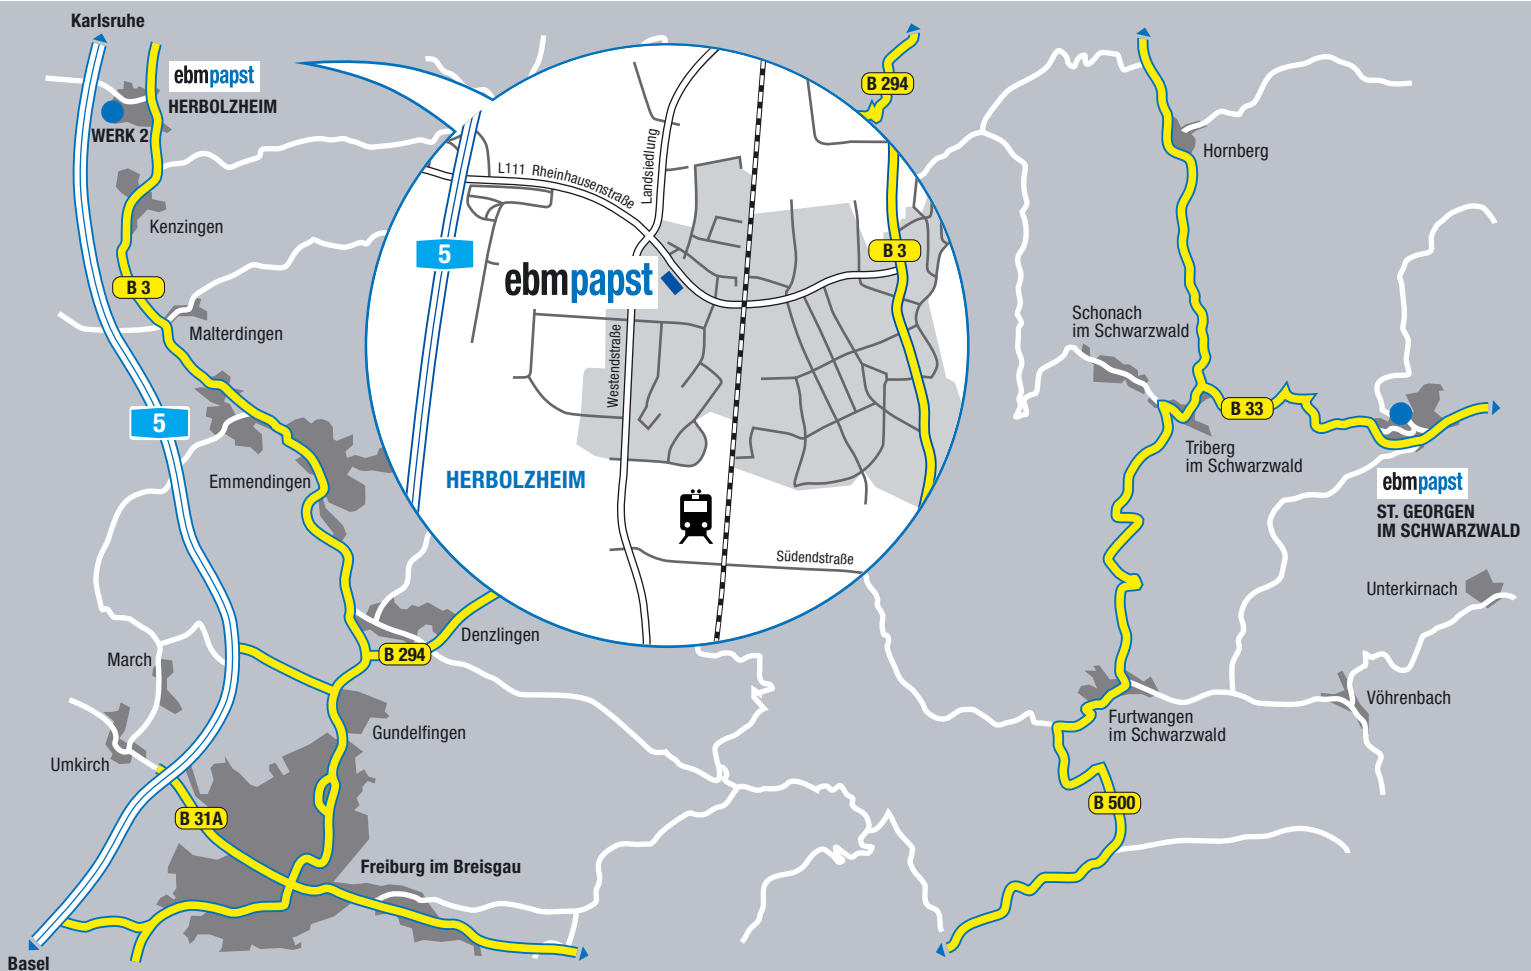

How to get to ebm-papst's factory 2 (Werk 2) in Herbolzheim

ebm-papst St. Georgen GmbH & Co. KG
Werk 2, Rheinhausenstrasse 17
79336 Herbolzheim, Germany
Phone: +49 (0) 76 43 / 802-0
Fax: +49 (0) 76 43 / 802-2288
E-Mail: info2@de.ebmpapst.com
www.ebmpapst.com

3/3

From Frankfurt / Stuttgart / Karlsruhe

A5 towards Basel to the Herbolzheim exit.

Turn left on **L111** Rheinhausenstrasse towards Herbolzheim.
In Herbolzheim, at the roundabout, take the second exit to Rheinhausenstrasse.
Follow the signs to ebm-papst.

From Basel / Freiburg

A5 towards Karlsruhe to the Herbolzheim exit.

Turn left on **L111** Rheinhausenstrasse towards Herbolzheim.
In Herbolzheim, at the roundabout, take the second exit to Rheinhausenstrasse.
Follow the signs to ebm-papst.

From Singen / Herrenberg:

A81 to Rottweil.

Turn left on **B462** towards Schramberg / Offenburg.
Near Schiltach, continue on **B294 / B500** towards Offenburg.
Before reaching Hausach, turn right on **B33** towards Offenburg to the Biberach / Lahr exit.
Turn left on **B415** towards Lahr / Karlsruhe-Basel motorway.
Continue on **B36** towards the Karlsruhe-Basel motorway.
A5 towards Basel to the Herbolzheim exit.
Turn left on **L111** Rheinhausenstrasse towards Herbolzheim.
In Herbolzheim, at the roundabout, take the second exit to Rheinhausenstrasse.
Follow the signs to ebm-papst.

ebmpapst