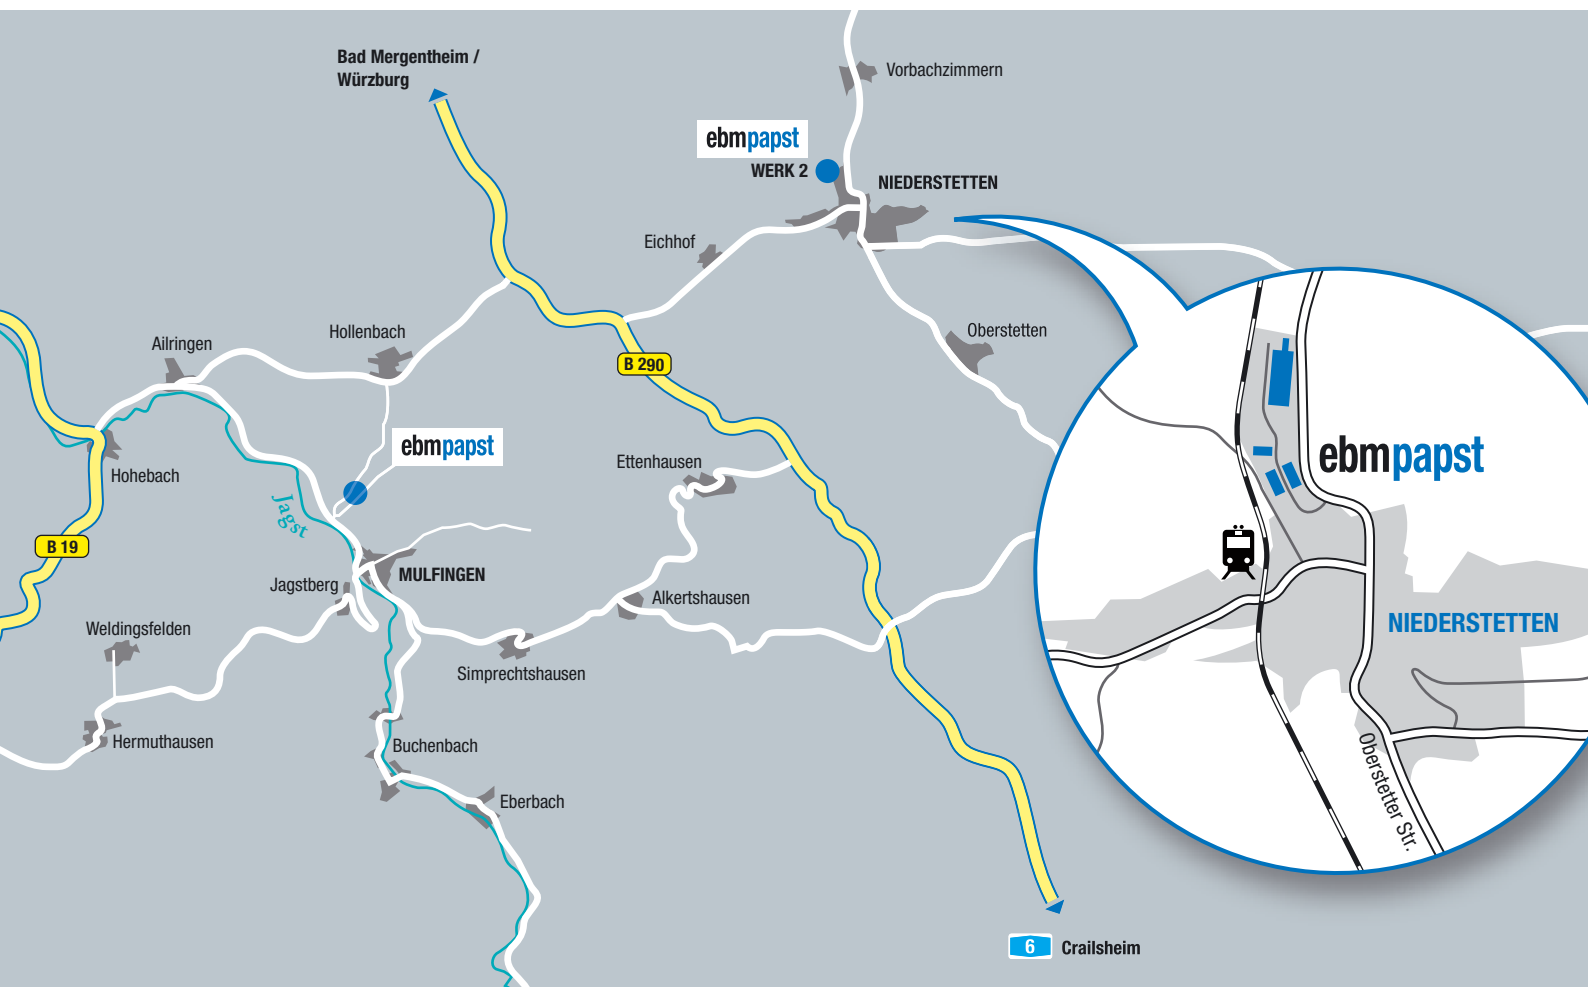

Your way to ebm-papst, factory 2 (Werk 2) in Niederstetten

ebm-papst Mulfingen GmbH & Co. KG
Werk 2, Gerhard-Sturm-Straße 2
97996 Niederstetten
Baden-Württemberg, Germany
Phone: +49 (0) 79 32 / 91 81-0
E-Mail: info1@de.ebmpapst.com
www.ebmpapst.com

3/4

From ebm-papst towards Hollenbach

From our headquarters near Mulfingen through Hollenbach to national highway **B 290**.
Turn right towards Crailsheim.
Then turn left to Niederstetten.
ebm-papst is signposted.

From ebm-papst towards Simprechtshausen

From our headquarters near Mulfingen follow Ailringer Str. into the village Mulfingen.
Proceed towards Simprechtshausen.
Proceed to national highway **B 290**.
Turn left towards Bad Mergentheim.
Then turn right to Niederstetten.
ebm-papst is signposted.

ebmpapst