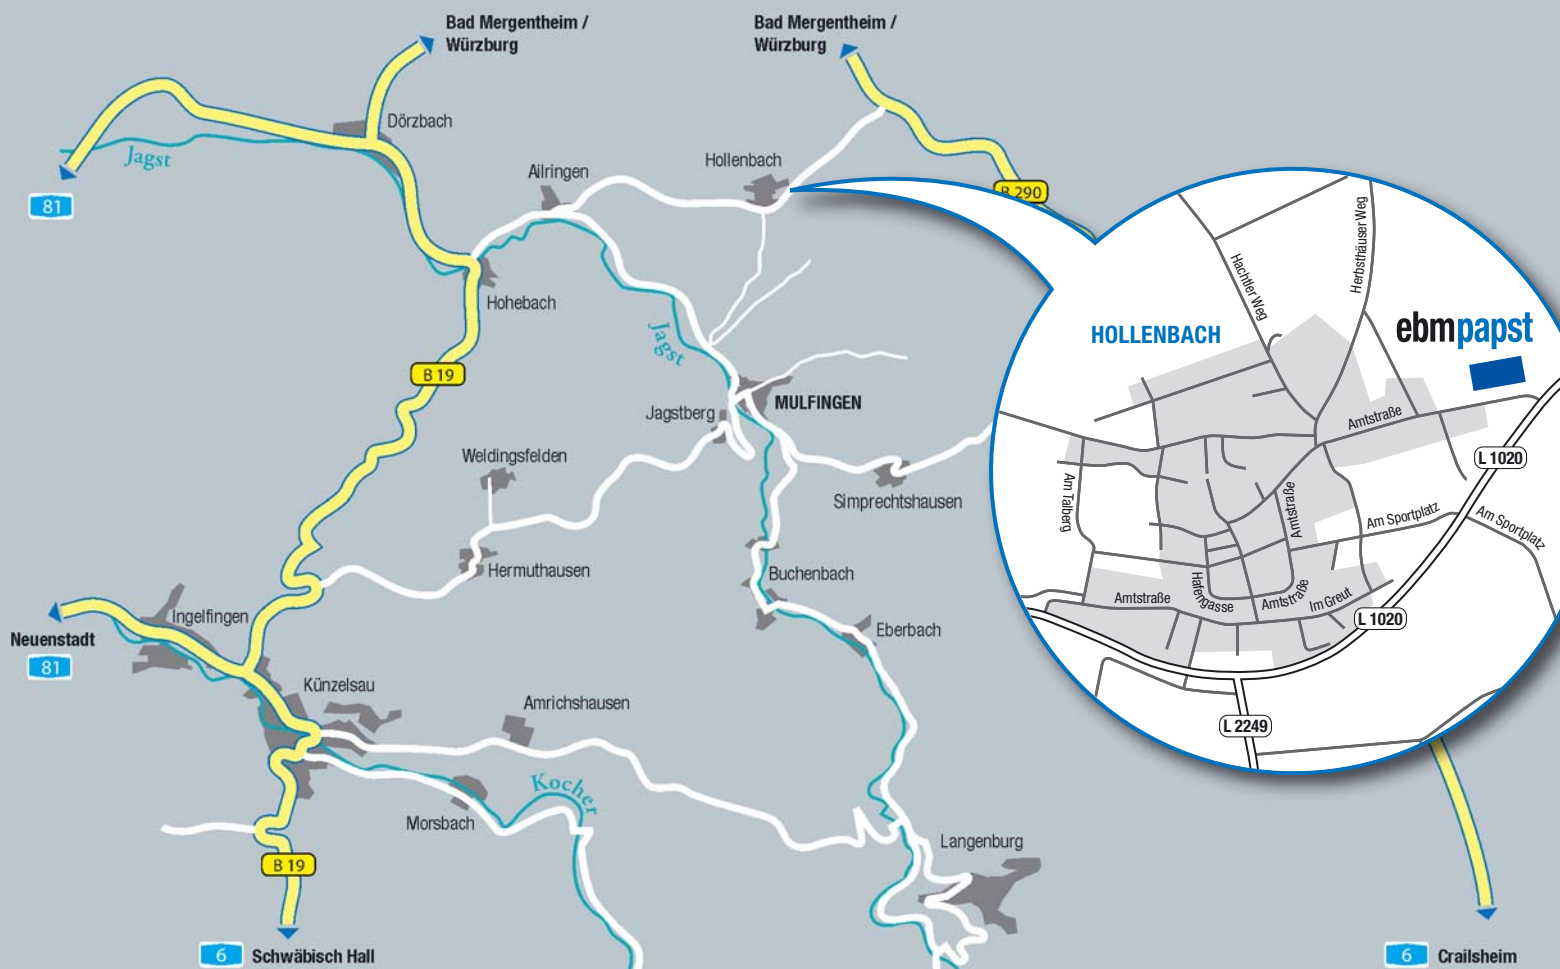

Your way to ebm-papst, factory 4 (Werk 4) in Hollenbach

ebm-papst Mulfingen GmbH & Co. KG
Werk 4, Amtstraße 85
74673 Hollenbach
Baden-Württemberg, Germany
E-Mail: info1@de.ebmpapst.com
www.ebmpapst.com

4/4

From our headquarters near Mulfingen.
L 1020 turn right towards Bad Mergentheim.
Then turn left to factory 4 in Hollenbach.
ebm-papst is signposted.

ebmpapst