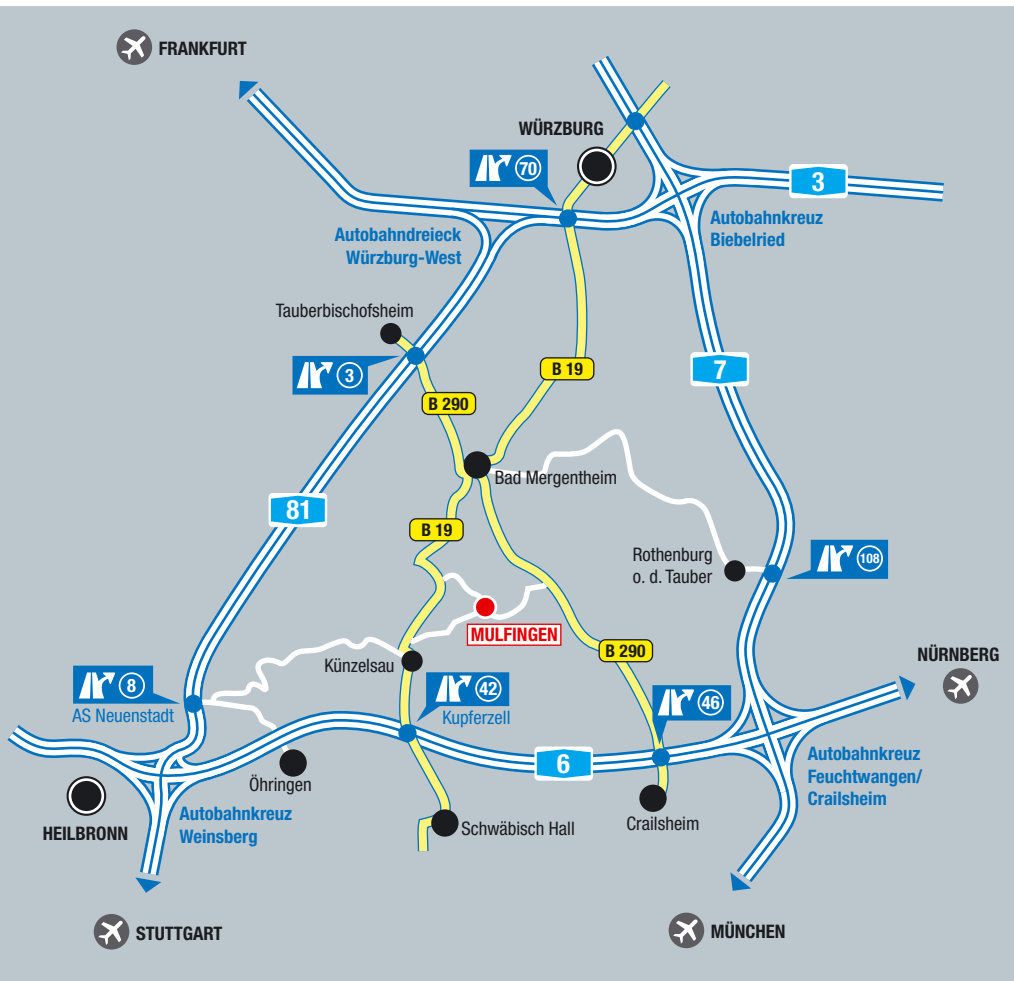

## From direction Hamburg, Hannover, Kassel

**A 7** towards Ulm – München to intersection "Autobahnkreuz Biebelried" (Würzburg-Ost).

**A 3** towards Frankfurt to motorway intersection Würzburg-West.

**A 81** towards Heilbronn to exit Tauberbischofsheim – Bad Mergentheim.

**B 290** towards Bad Mergentheim – Crailsheim. After about 15 km from Bad Mergentheim, turn right towards Künzelsau. After about 3 km turn left to Mulfingen. ebm-papst is signposted.

## From direction Mannheim, Stuttgart

**A 81** from Stuttgart towards Würzburg, at Weinsberger Kreuz follow

**A 6** towards Nürnberg to exit Kupferzell – Künzelsau.

**B 19** through Künzelsau, then towards Bad Mergentheim. After Belsenberg continue straight ahead to Hermuthausen – Jagstberg – Mulfingen. Go over the bridge, then take an immediate left. ebm-papst is signposted.

## From ebm-papst towards Simprechtshausen

From our headquarters near Mulfingen follow Ailringer Str. into the village Mulfingen.  
Proceed towards Simprechtshausen.  
Proceed to national highway **B 290**.  
Turn left towards Bad Mergentheim.  
Then turn right to Niederstetten.  
ebm-papst is signposted.