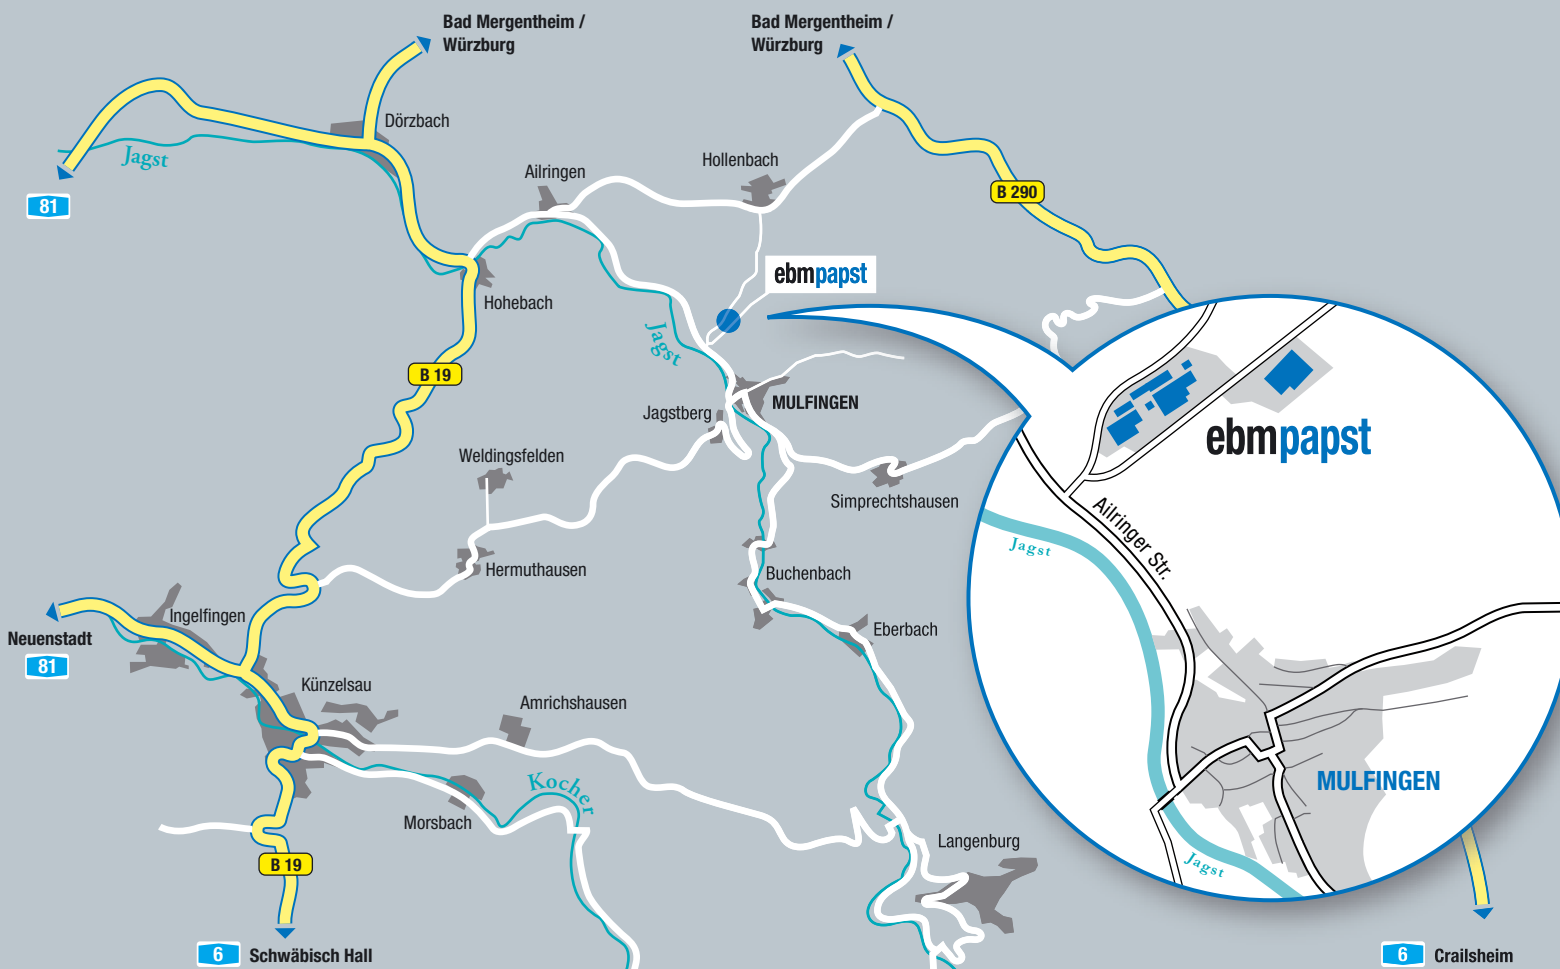

Many roads lead to ebm-papst Mulfingen

ebm-papst Mulfingen GmbH & Co. KG
Bachmühle 2
74673 Mulfingen
Baden-Württemberg, Germany
Phone: +49 (0) 79 38 / 81-0
Fax: +49 (0) 79 38 / 81-110
E-Mail: info1@de.ebmpapst.com
www.ebmpapst.com

2/4

From direction Bonn, Köln, Frankfurt

A 3 Köln, Frankfurt, Würzburg to motorway intersection Würzburg-West.

A 81 towards Heilbronn to exit Tauberbischofsheim – Bad Mergentheim

B 290 towards Bad Mergentheim – Crailsheim. After about 15 km from Bad Mergentheim turn right towards Künzelsau. After about 3 km turn left to Mulfingen.
ebm-papst is signposted.

From München, Ulm, Berlin, Nürnberg

A 6 towards Heilbronn to exit Crailsheim – Satteldorf.

B 290 towards Niederstetten – Bad Mergentheim. After approx. 40 km turn left towards Künzelsau. After approx. 3 km turn left to Mulfingen.
ebm-papst is signposted.

ebmpapst