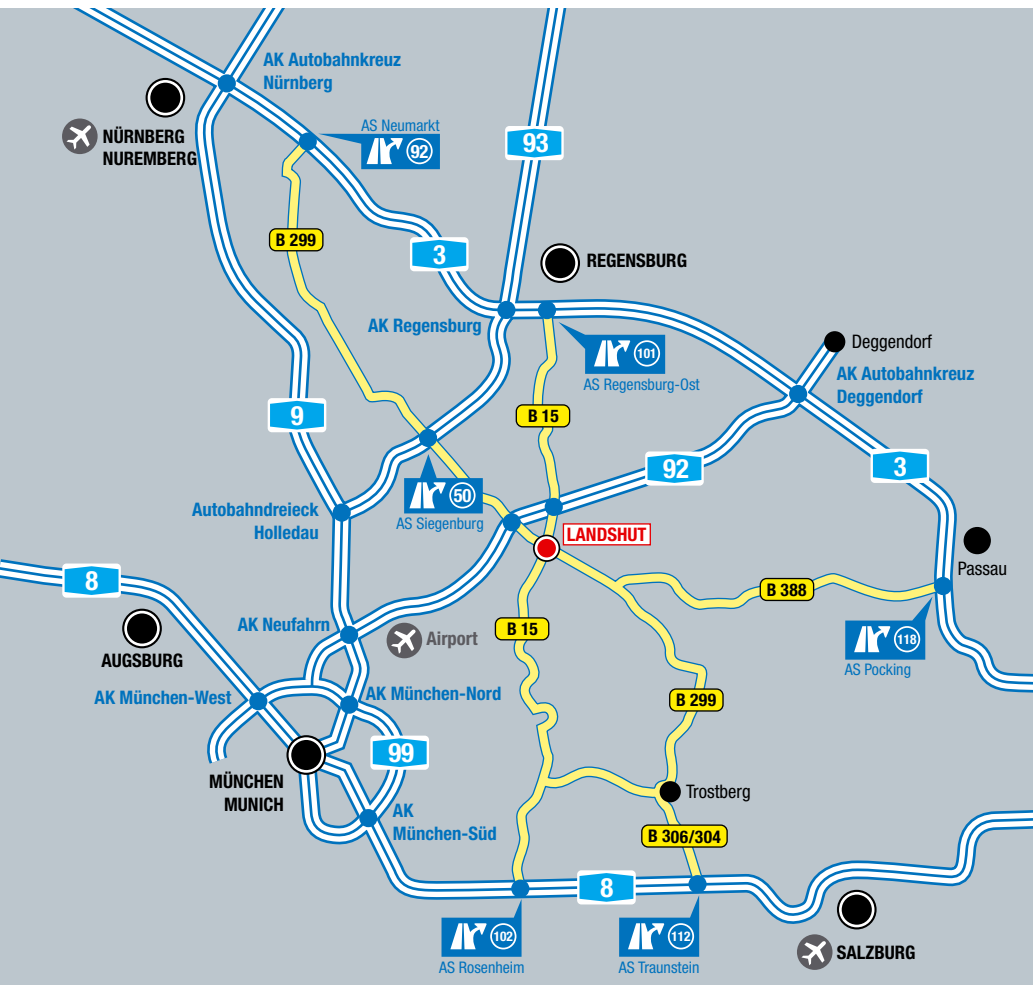

Many roads lead to ebm-papst Landshut

ebm-papst Landshut GmbH
Hofmark-Aich-Str. 25, 84030 Landshut
Bavaria, Germany
Phone: +49 (0) 871 / 707-0
Fax: +49 (0) 871 / 707-465
www.ebmpapst.com

1/2

Coming from München/Munich

A 92 towards Deggendorf/Landshut until you reach junction Landshut-Nord/BMW-Werk (AS 14)
B 299 towards Landshut (for about 3 km)
Turn right into Porschestraße (670 m)
Turn left into Ottostraße (160 m)
Bear right towards Hofmark-Aich (110 m)
Turn right onto **B11/B15** Hofmark-Aich-Str. (200 m)
To your right, you'll see ebm-papst Landshut GmbH

Coming from Frankfurt/Würzburg

A 3 towards Nürnberg/München until you reach the motorway junction AK Regensburg
A 93 towards München/Ingolstadt until you reach junction Siegenburg (AS 50)
B 299 towards Landshut until you reach junction Altdorf (AS 13)
A 92 towards Deggendorf until you reach junction Landshut-Nord/BMW-Werk (AS 14)
B 299 towards Landshut (for about 3 km)
Turn right into Porschestraße (670 m)
Turn left into Ottostraße (160 m)
Bear right towards Hofmark-Aich (110 m)
Turn right onto **B11/B15** Hofmark-Aich-Str. (200 m)
To your right, you'll see ebm-papst Landshut GmbH

ebmpapst