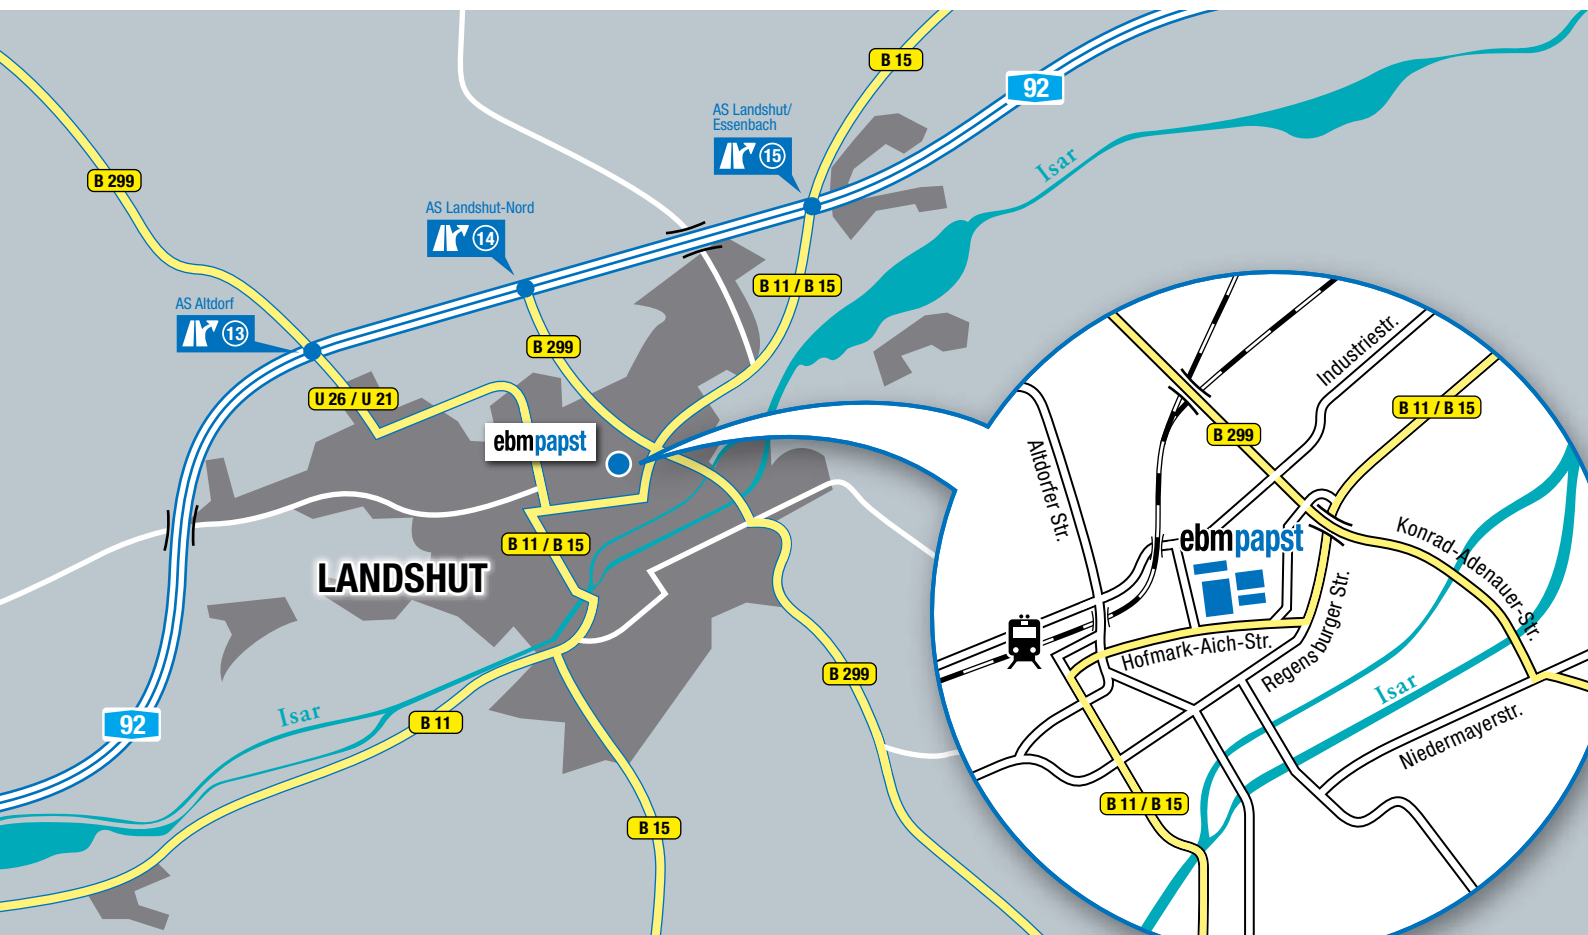

Many roads lead to ebm-papst Landshut

ebm-papst Landshut GmbH
Hofmark-Aich-Str. 25, 84030 Landshut
Bavaria, Germany
Phone: +49 (0) 871 / 707-0
Fax: +49 (0) 871 / 707-465
www.ebmpapst.com

2/2

Coming from Berlin/Leipzig

A 9 towards München/Nürnberg until you reach the motorway junction AK Nürnberg
A 3 towards Regensburg/Passau until you reach the motorway junction AK Regensburg
A 93 towards München/Ingolstadt until you reach junction Siegenburg (AS 50)
B 299 towards Landshut until you reach junction Altdorf (AS 13)
A 92 towards Deggendorf until you reach junction Landshut-Nord/BMW-Werk (AS 14)
B 299 towards Landshut (for about 3 km)
Turn right into Porschestraße (670 m)
Turn left into Ottostraße (160 m)
Bear right towards Hofmark-Aich (110 m)
Turn right onto **B11/B15** Hofmark-Aich-Str. (200 m)
To your right, you'll see ebm-papst Landshut GmbH

Coming from Austria/Salzburg

A 8 towards München until you reach junction Traunstein (AS 112)
B 306/304 until Trostberg
B 299 right until Landshut
Turn left into Niedermayerstraße (140 m)
Turn right onto B299/Konrad-Adenauer-Straße towards Ergolding (1.8 km)
Bear right onto **B11/B15** Neue Regensburger Straße (950 m)
Turn right onto **B11/B15** Hofmark-Aich-Straße (500 m)
To your right, you'll see ebm-papst Landshut GmbH

ebmpapst